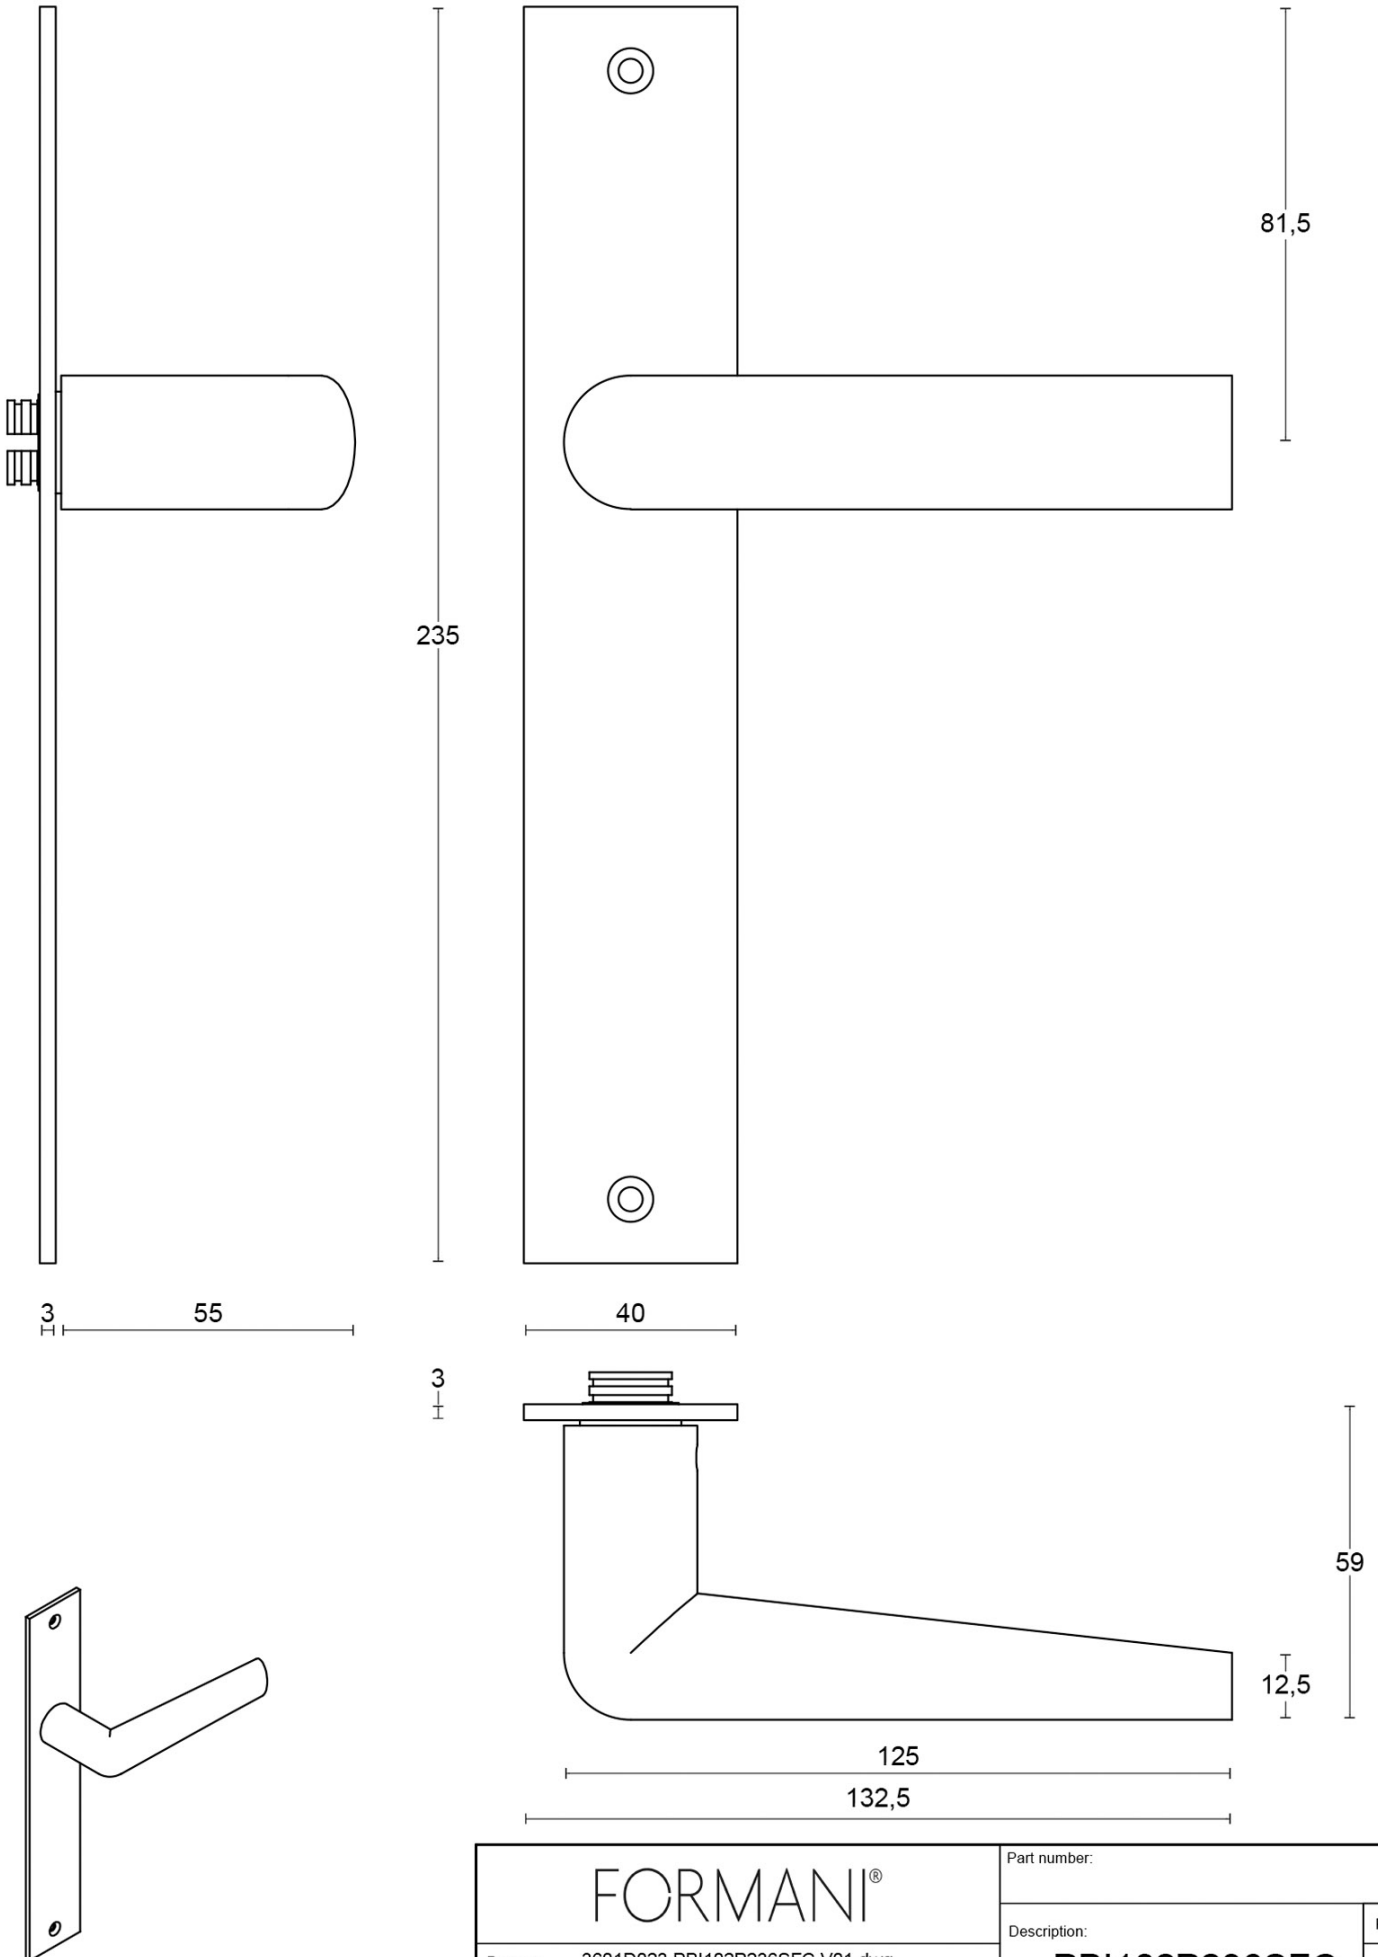

METALFORM

FORMANI®		Part number:	
		Description:	
Doc no.:	3601D023 PBI102P236SFC V01.dwg	PBI102P236SFC	Format:
Drawn by:	Christian Brimbois		A3
Creation date:	15-2-2019	FORMANI HOLLAND B.V. EUROPALAAN 12 6199 AB MAASTRICHT-AIRPORT NL T +31 (0)43 308 90 00 INFO@FORMANI.COM FORMANI.COM