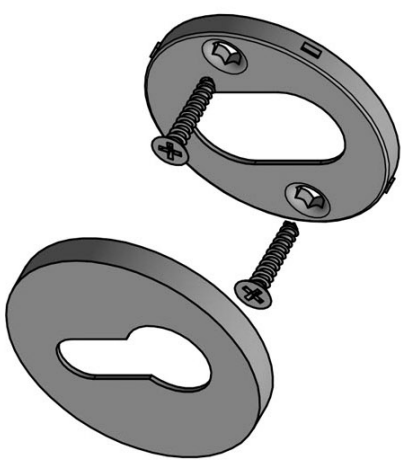

### INC by Piet Boon

The INC series is a total concept collection consisting of door, window, and furniture fittings.

# PBI-Y53

lever handle accessory  
profile cylinder escutcheon  
stainless steel

53

38

6,5