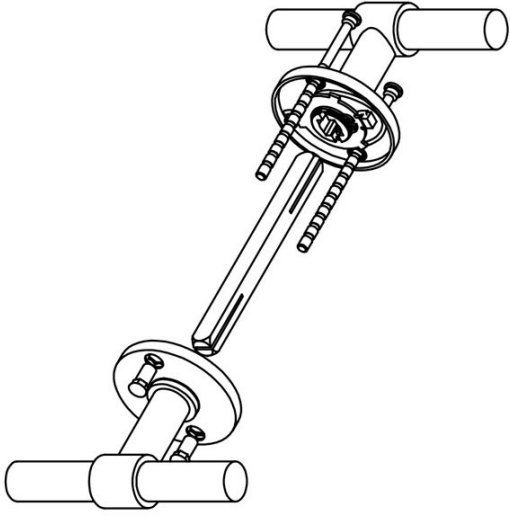

PBT15/50

solid double sprung door handle on rose

Product information

Code: 2701D001INXX0

Finish: satin stainless steel

UNIT: Pair

Collection: ONE

Designer: Piet Boon

EAN code: 8718009174661

ONE by Piet Boon

The ONE series consists of door, window, and furniture fittings and is complemented by bathroom accessories such as soap dispensers and toilet brush holders, which serve to enrich spaces and create a harmonious whole.

Finishes

- satin stainless steel
- PVD satin black
- satin black
- bronze
- white
- PVD satin gold

PBT15/50

solid sprung lever handle attached to rose
ideal lock backset 60mm
stainless steel

METALFORM

FORMANI®		Part number:
Doc no.:	2701D001 PBT1550D V01.dwg	Description:
Drawn by:	Christian Brimbois	PBT15/50
Creation date:	5-3-2013	Format:
Formani Holland B.V. · Amerikalaan 55 · 6199 AE Maastricht Airport · tel: +31 (0)43 308 90 00 · www.formani.nl · info@formani.nl		A3