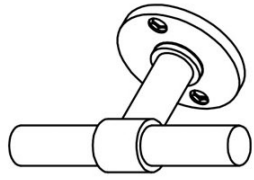

PBT15/50

solid double sprung door handle on rose

Product information

Code: 2701D001INXX0

Finish: satin stainless steel

UNIT: Pair

Collection: ONE

Designer: Piet Boon

EAN code: 8718009174661

ONE by Piet Boon

The ONE series consists of door, window, and furniture fittings and is complemented by bathroom accessories such as soap dispensers and toilet brush holders, which serve to enrich spaces and create a harmonious whole.

Finishes

- satin stainless steel
- PVD satin black
- satin black
- bronze
- white
- PVD satin gold

PBT15/50

solid sprung lever handle attached to rose
ideal lock backset 60mm
stainless steel

METALFORM

FORMANI®		Part number:
Doc no.:	2701D001 PBT1550D V01.dwg	Description:
Drawn by:	Christian Brimbois	PBT15/50
Creation date:	5-3-2013	Format:
Formani Holland B.V. · Amerikalaan 55 · 6199 AE Maastricht Airport · tel: +31 (0)43 308 90 00 · www.formani.nl · info@formani.nl		A3

ONE

by Piet Boon

Simplicity is the essence of the design of our iconic ONE hardware series by Piet Boon, with the cylindrical volume forming its core. The clean lines and high-quality finish embody beauty and refinement, forming a coherent, elegant whole. It's safe to say that the ONE series has developed into a true icon in the world of door handles and interior design.