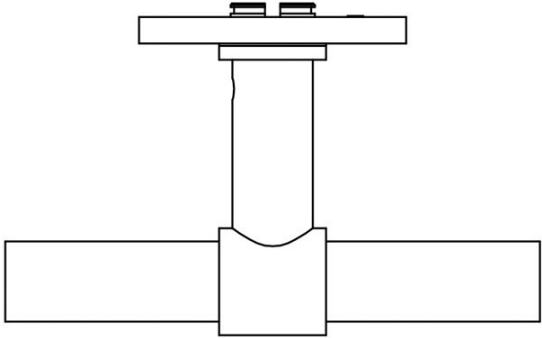

PBT15/50

solid double sprung door handle on rose

Product information

Code: 2701D001INXX0

Finish: satin stainless steel

UNIT: Pair

Collection: ONE

Designer: Piet Boon

EAN code: 8718009174661

ONE by Piet Boon

The ONE series consists of door, window, and furniture fittings and is complemented by bathroom accessories such as soap dispensers and toilet brush holders, which serve to enrich spaces and create a harmonious whole.

Finishes

- satin stainless steel
- PVD satin black
- satin black
- bronze
- white
- PVD satin gold

PBT15/50

solid sprung lever handle attached to rose
ideal lock backset 60mm
stainless steel

METALFORM

FORMANI®		Part number:
Doc no.:	2701D001 PBT1550D V01.dwg	Description:
Drawn by:	Christian Brimbois	PBT15/50
Creation date:	5-3-2013	Format:
Formani Holland B.V. · Amerikalaan 55 · 6199 AE Maastricht Airport · tel: +31 (0)43 308 90 00 · www.formani.nl · info@formani.nl		A3