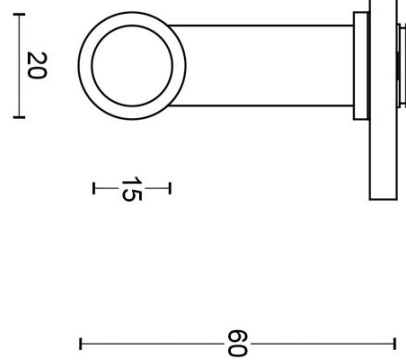

PBT15/50

solid double sprung door handle on rose

Product information

Code: 2701D001INXX0

Finish: satin stainless steel

UNIT: Pair

Collection: ONE

Designer: Piet Boon

EAN code: 8718009174661

ONE by Piet Boon

The ONE series consists of door, window, and furniture fittings and is complemented by bathroom accessories such as soap dispensers and toilet brush holders, which serve to enrich spaces and create a harmonious whole.

Finishes

- satin stainless steel
- PVD satin black
- satin black
- bronze
- white
- PVD satin gold

PBT15/50

solid sprung lever handle attached to rose
ideal lock backset 60mm
stainless steel

METALFORM

FORMANI®		Part number:
Doc no.:	2701D001 PBT1550D V01.dwg	Description:
Drawn by:	Christian Brimbois	PBT15/50
Creation date:	5-3-2013	Format:
Formani Holland B.V. · Amerikalaan 55 · 6199 AE Maastricht Airport · tel: +31 (0)43 308 90 00 · www.formani.nl · info@formani.nl		A3