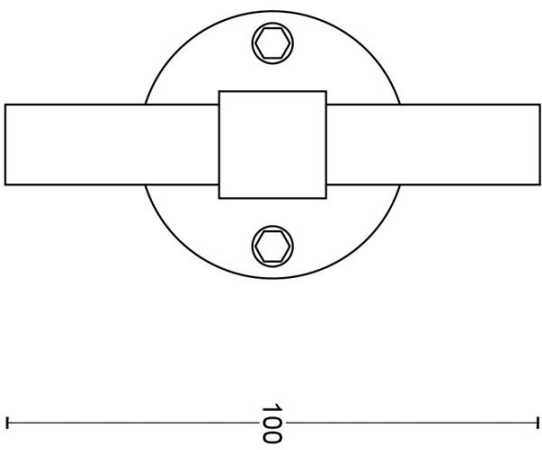

PBT15/50

solid double sprung door handle on rose

Product information

Code: 2701D001INXX0

Finish: satin stainless steel

UNIT: Pair

Collection: ONE

Designer: Piet Boon

EAN code: 8718009174661

ONE by Piet Boon

The ONE series consists of door, window, and furniture fittings and is complemented by bathroom accessories such as soap dispensers and toilet brush holders, which serve to enrich spaces and create a harmonious whole.

Finishes

- satin stainless steel
- PVD satin black
- satin black
- bronze
- white
- PVD satin gold

PBT15/50

solid sprung lever handle attached to rose
ideal lock backset 60mm
stainless steel

METALFORM

FORMANI®		Part number:
Doc no.:	2701D001 PBT1550D V01.dwg	Description:
Drawn by:	Christian Brimbois	PBT15/50
Creation date:	5-3-2013	Format:
Formani Holland B.V. · Amerikalaan 55 · 6199 AE Maastricht Airport · tel: +31 (0)43 308 90 00 · www.formani.nl · info@formani.nl		A3