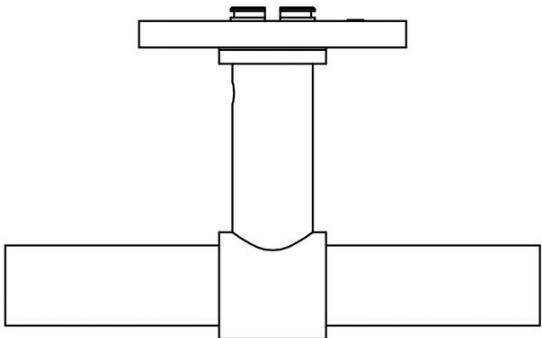

# PBT15/50

solid sprung lever handle attached to rose  
ideal lock backset 60mm  
stainless steel