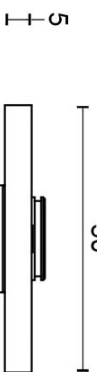

## PBT15/50

solid double sprung door handle on rose

### Finishes

- satin stainless steel
- PVD satin black
- satin black
- bronze
- white
- PVD satin gold

# PBT15/50

solid sprung lever handle attached to rose  
ideal lock backset 60mm  
stainless steel