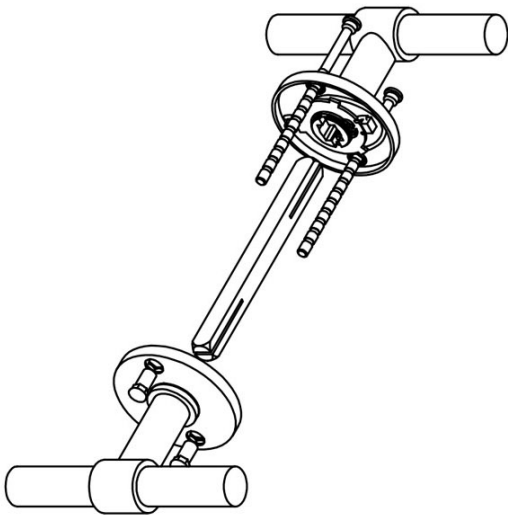

## PBT15/50

solid double sprung door handle on rose

### ONE by Piet Boon

The ONE series consists of door, window, and furniture fittings and is complemented by bathroom accessories such as soap dispensers and toilet brush holders, which serve to enrich spaces and create a harmonious whole.

# PBT15/50

solid sprung lever handle attached to rose  
ideal lock backset 60mm  
stainless steel