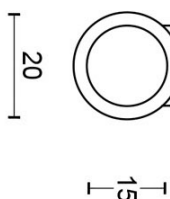

# PBT15/50

solid sprung lever handle attached to rose  
ideal lock backset 60mm  
stainless steel