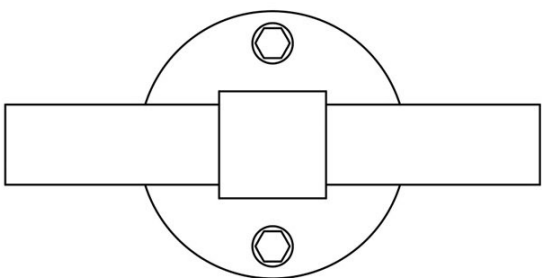

# PBT15/50

solid sprung lever handle attached to rose  
ideal lock backset 60mm  
stainless steel