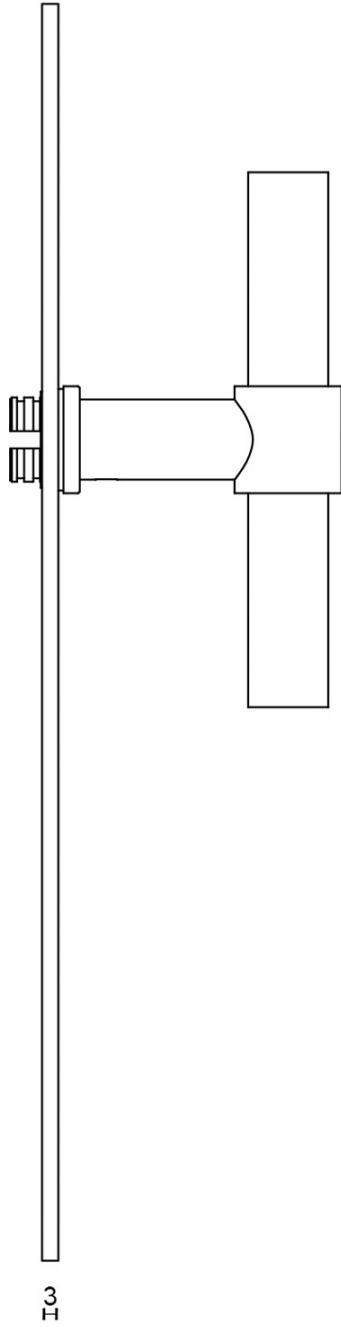

PBT15P236SFC

solid unsprung door handle on blind plate

Product information

Code: 2701D001BMXX0F

Finish: white

UNIT: Pair

Collection: ONE

Designer: Piet Boon

EAN code: 8718009211649

ONE by Piet Boon

The ONE series consists of door, window, and furniture fittings and is complemented by bathroom accessories such as soap dispensers and toilet brush holders, which serve to enrich spaces and create a harmonious whole.

Finishes

- satin stainless steel
- PVD satin black
- satin black
- white
- PVD satin gold
- bronze

METALFORM

235

81,5

40

3

3 ±

56

15

20

FORMANI

Doc no.: 2701D001 PBT15P236SFC V02.dwg

Drawn by: Christian Brimbois Creation date: 25-3-2013

Part number:

Description: