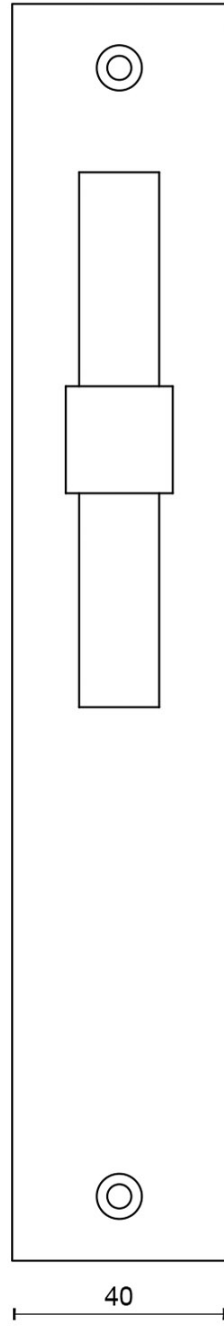

PBT15P236SFC

solid unsprung door handle on blind plate

Product information

Code: 2701D001BMXX0F

Finish: white

UNIT: Pair

Collection: ONE

Designer: Piet Boon

EAN code: 8718009211649

ONE by Piet Boon

The ONE series consists of door, window, and furniture fittings and is complemented by bathroom accessories such as soap dispensers and toilet brush holders, which serve to enrich spaces and create a harmonious whole.

Finishes

- satin stainless steel
- PVD satin black
- satin black
- white
- PVD satin gold
- bronze

METALFORM

235

81,5

40

3

3 ±

56

15

20

FORMANI

Doc no.: 2701D001 PBT15P236SFC V02.dwg

Drawn by: Christian Brimbois Creation date: 25-3-2013

Part number:

Description: