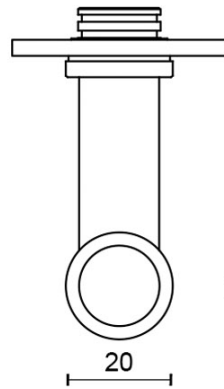

PBT15P236SFC

solid unsprung door handle on blind plate

Product information

Code: 2701D001BMXX0F

Finish: white

UNIT: Pair

Collection: ONE

Designer: Piet Boon

Finishes

- satin stainless steel
- PVD satin black
- satin black
- white
- PVD satin gold
- bronze

METALFORM

235

81,5

40

3

3 ±