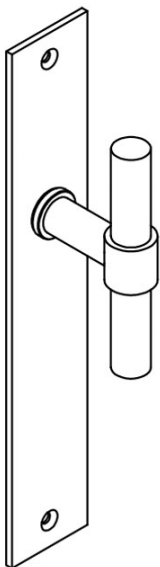

PBT15P236SFC

solid unsprung door handle on blind plate

Product information

Code: 2701D001BMXX0F

Finish: white

UNIT: Pair

Collection: ONE

Designer: Piet Boon

EAN code: 8718009211649

ONE by Piet Boon

The ONE series consists of door, window, and furniture fittings and is complemented by bathroom accessories such as soap dispensers and toilet brush holders, which serve to enrich spaces and create a harmonious whole.

Finishes

- satin stainless steel
- PVD satin black
- satin black
- white
- PVD satin gold
- bronze

METALFORM

235

81,5

40

3

3 ±