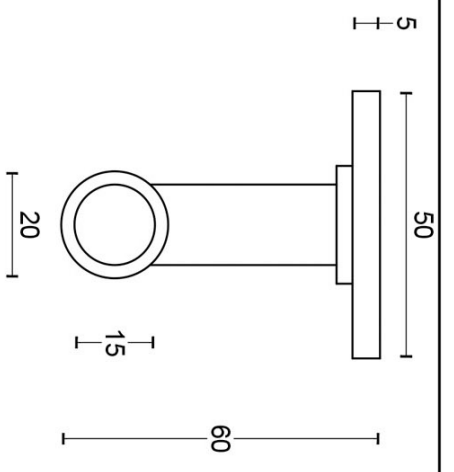

PBT15XL/50

solid double sprung door handle on rose

Product information

Code: 2701D011NMXX0

Finish: satin black

UNIT: Pair

Collection: ONE

Designer: Piet Boon

EAN code: 8718009195017

ONE by Piet Boon

The ONE series consists of door, window, and furniture fittings and is complemented by bathroom accessories such as soap dispensers and toilet brush holders, which serve to enrich spaces and create a harmonious whole.

Finishes

- satin stainless steel
- satin black
- white
- bronze

PBT15XL/50

solid sprung lever handle attached to rose
ideal lock backset 60mm
stainless steel

METALFORM

FORMANI®		Part number:
Doc no.:	2701D011 PBT15XL 50 V01.dwg	Description:
Drawn by:	Christian Brinbois	PBT15XL/50
Creation date:	25-3-2013	Format:
Formani Holland B.V. · Amerikalaan 55 · 6199 AE Maastricht Airport · tel: +31 (0)43 308 90 00 · www.formani.nl · info@formani.nl		A3