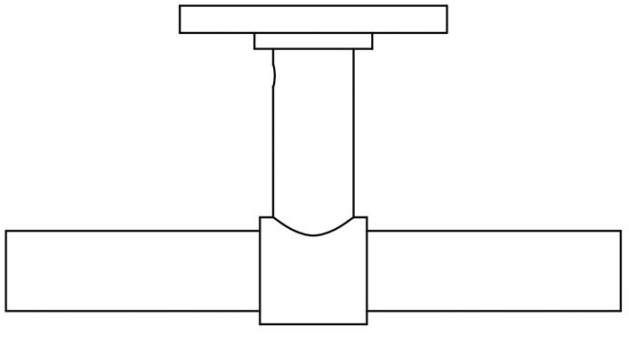

PBT15XL/50

solid double sprung door handle on rose

Product information

Code: 2701D011NMXX0

Finish: satin black

UNIT: Pair

Collection: ONE

Designer: Piet Boon

EAN code: 8718009195017

ONE by Piet Boon

The ONE series consists of door, window, and furniture fittings and is complemented by bathroom accessories such as soap dispensers and toilet brush holders, which serve to enrich spaces and create a harmonious whole.

Finishes

- satin stainless steel
- satin black
- white
- bronze

PBT15XL/50

solid sprung lever handle attached to rose
ideal lock backset 60mm
stainless steel

METALFORM

FORMANI®		Part number:
Doc no.:	2701D011 PBT15XL 50 V01.dwg	Description:
Drawn by:	Christian Brinbois	PBT15XL/50
Creation date:	25-3-2013	Format:
Formani Holland B.V. · Amerikalaan 55 · 6199 AE Maastricht Airport · tel: +31 (0)43 308 90 00 · www.formani.nl · info@formani.nl		A3