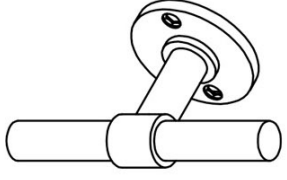

PBT15XL/50

solid double sprung door handle on rose

Product information

Code: 2701D011NMXX0

Finish: satin black

UNIT: Pair

Collection: ONE

Designer: Piet Boon

EAN code: 8718009195017

ONE by Piet Boon

The ONE series consists of door, window, and furniture fittings and is complemented by bathroom accessories such as soap dispensers and toilet brush holders, which serve to enrich spaces and create a harmonious whole.

Finishes

- satin stainless steel
- satin black
- white
- bronze

PBT15XL/50

solid sprung lever handle attached to rose
ideal lock backset 60mm
stainless steel

METALFORM

FORMANI®		Part number:
Doc no.:	2701D011 PBT15XL 50 V01.dwg	Description:
Drawn by:	Christian Brinbois	PBT15XL/50
Creation date:	25-3-2013	Format:
Formani Holland B.V. · Amerikalaan 55 · 6199 AE Maastricht Airport · tel: +31 (0)43 308 90 00 · www.formani.nl · info@formani.nl		A3

ONE

by Piet Boon

Simplicity is the essence of the design of our iconic ONE hardware series by Piet Boon, with the cylindrical volume forming its core. The clean lines and high-quality finish embody beauty and refinement, forming a coherent, elegant whole. It's safe to say that the ONE series has developed into a true icon in the world of door handles and interior design.