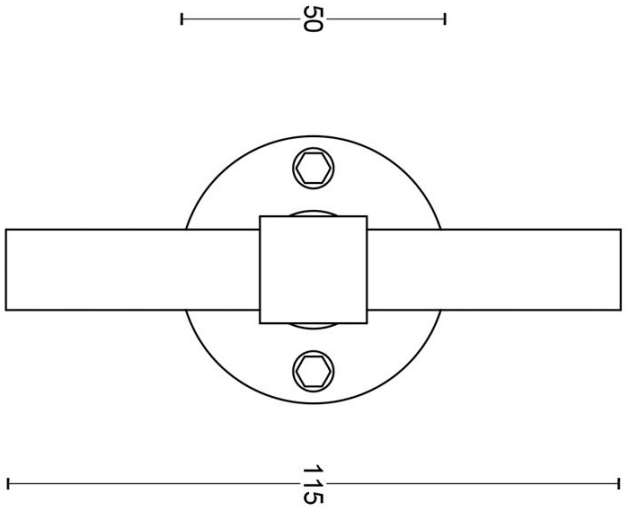

PBT15XL/50

solid double sprung door handle on rose

Product information

Code: 2701D011NMXX0

Finish: satin black

UNIT: Pair

Collection: ONE

Designer: Piet Boon

EAN code: 8718009195017

ONE by Piet Boon

The ONE series consists of door, window, and furniture fittings and is complemented by bathroom accessories such as soap dispensers and toilet brush holders, which serve to enrich spaces and create a harmonious whole.

Finishes

- satin stainless steel
- satin black
- white
- bronze

PBT15XL/50

solid sprung lever handle attached to rose
ideal lock backset 60mm
stainless steel

METALFORM

FORMANI®		Part number:
Doc no.:	2701D011 PBT15XL 50 V01.dwg	Description:
Drawn by:	Christian Brinbois	PBT15XL/50
Creation date:	25-3-2013	Format:
Formani Holland B.V. · Amerikalaan 55 · 6199 AE Maastricht Airport · tel: +31 (0)43 308 90 00 · www.formani.nl · info@formani.nl		A3