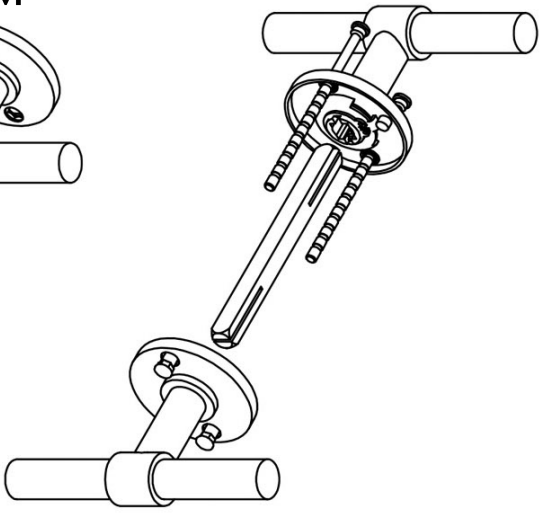

PBT15XL/50

solid double sprung door handle on rose

Product information

Code: 2701D011NMXX0

Finish: satin black

UNIT: Pair

Collection: ONE

Designer: Piet Boon

EAN code: 8718009195017

ONE by Piet Boon

The ONE series consists of door, window, and furniture fittings and is complemented by bathroom accessories such as soap dispensers and toilet brush holders, which serve to enrich spaces and create a harmonious whole.

Finishes

- satin stainless steel
- satin black
- white
- bronze

PBT15XL/50

solid sprung lever handle attached to rose
ideal lock backset 60mm
stainless steel

METALFORM

FORMANI®		Part number:
Doc no.:	2701D011 PBT15XL 50 V01.dwg	Description:
Drawn by:	Christian Brinbois	PBT15XL/50
Creation date:	25-3-2013	Format:
Formani Holland B.V. · Amerikalaan 55 · 6199 AE Maastricht Airport · tel: +31 (0)43 308 90 00 · www.formani.nl · info@formani.nl		A3