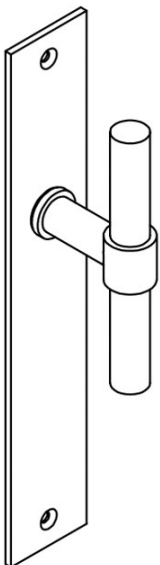

PBT15XLP236SFC

solid unsprung door handle on blind plate

Product information

Code: 2701D011INXX0F

Finish: satin stainless steel

UNIT: Pair

Collection: ONE

Designer: Piet Boon

EAN code: 8718009211779

ONE by Piet Boon

The ONE series consists of door, window, and furniture fittings and is complemented by bathroom accessories such as soap dispensers and toilet brush holders, which serve to enrich spaces and create a harmonious whole.

Finishes

- satin stainless steel
- satin black
- white

METALFORM

<h1>FORMANI®</h1>		Part number:	
		Description:	
Doc no.:	2701D011 PBT15XLP236SFC V01.dwg	A3	
Drawn by:	Christian Brimbois		
FORMANI HOLLAND B.V. EUROPALAAN 12 6199 AB MAASTRICHT-AIRPORT NL T +31 (0)43 308 90 00 INFO@FORMANI.COM FORMANI.COM			