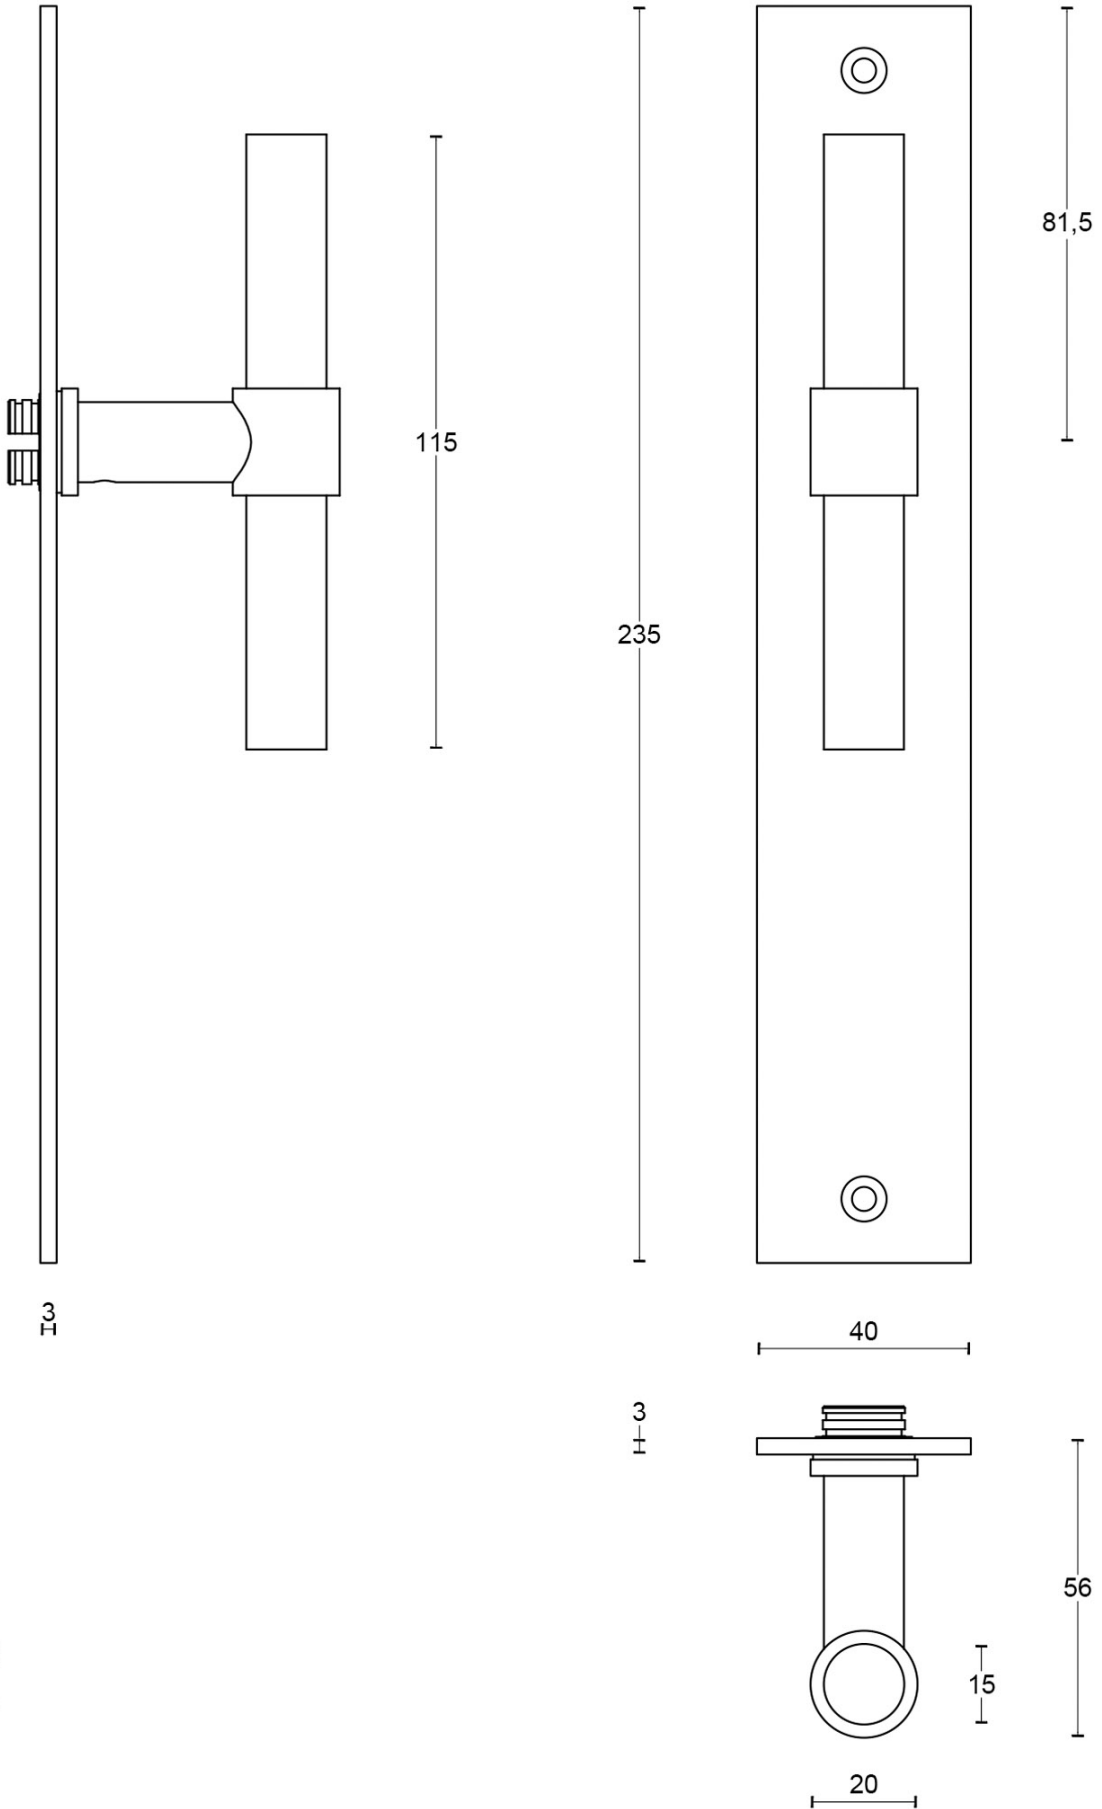

METALFORM

FORMANI®		Part number:			
		Description:			
Doc no.:	2701D011 PBT15XLP236SFC V01.dwg	A3			
Drawn by:	Christian Brimbois			Creation date:	5-9-2017
FORMANI HOLLAND B.V. EUROPALAAN 12 6199 AB MAASTRICHT-AIRPORT NL T +31 (0)43 308 90 00 INFO@FORMANI.COM FORMANI.COM