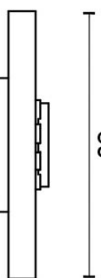

Finishes

- satin stainless steel
- satin black
- bronze
- white
- PVD satin black
- PVD satin gold

PBT20/50

solid sprung lever handle attached to rose
stainless steel
ideal lock backset 60mm

50

38

100

5