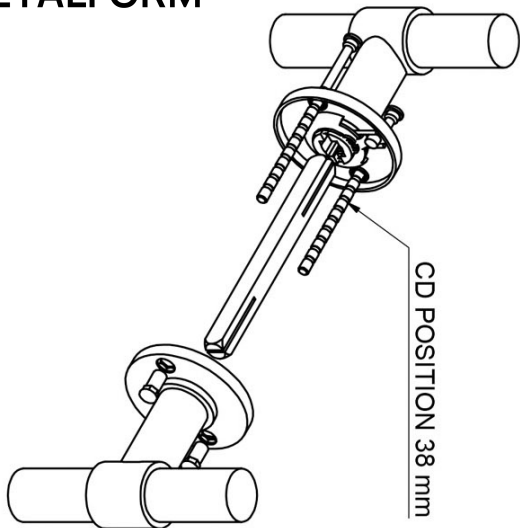

PBT20/50

solid double sprung door handle on rose

Product information

Code: 2701D003IZXX0

Finish: PVD satin black

UNIT: Pair

Collection: ONE

Designer: Piet Boon

EAN code: 8718009394007

ONE by Piet Boon

The ONE series consists of door, window, and furniture fittings and is complemented by bathroom accessories such as soap dispensers and toilet brush holders, which serve to enrich spaces and create a harmonious whole.

Finishes

- satin stainless steel
- satin black
- bronze
- white
- PVD satin black
- PVD satin gold

PBT20/50

solid sprung lever handle attached to rose
stainless steel
ideal lock backset 60mm

50

38

100

5