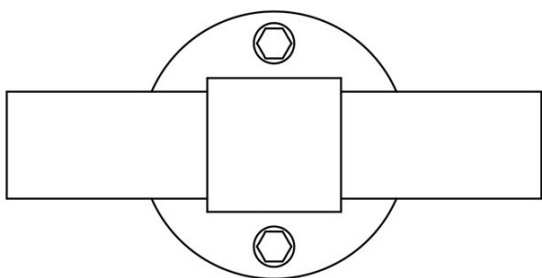

Finishes

- satin stainless steel
- satin black
- bronze
- white
- PVD satin black
- PVD satin gold

PBT20/50

solid sprung lever handle attached to rose
stainless steel
ideal lock backset 60mm

50

38

100

5