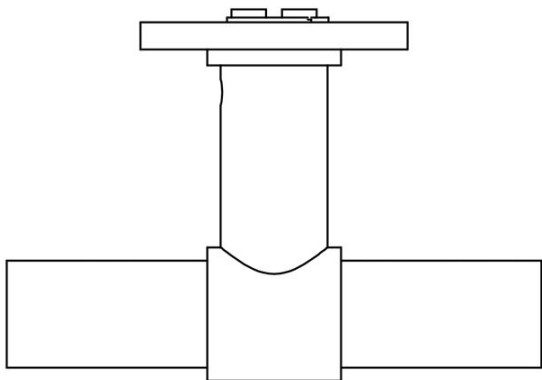

PBT20/50

solid double sprung door handle on rose

Product information

Code: 2701D003IZXX0

Finish: PVD satin black

UNIT: Pair

Collection: ONE

Designer: Piet Boon

EAN code: 8718009394007

ONE by Piet Boon

The ONE series consists of door, window, and furniture fittings and is complemented by bathroom accessories such as soap dispensers and toilet brush holders, which serve to enrich spaces and create a harmonious whole.

Finishes

- satin stainless steel
- satin black
- bronze
- white
- PVD satin black
- PVD satin gold

PBT20/50

solid sprung lever handle attached to rose
stainless steel
ideal lock backset 60mm

50

38

100

5