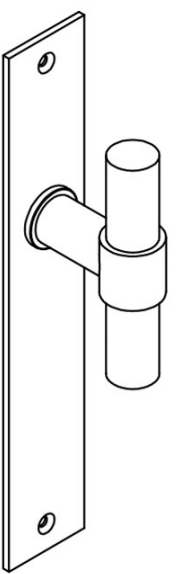

PBT20P236SFC

solid unsprung door handle on blind plate

Product information

Code: 2701D003IMXX0F

Finish: PVD satin gold

UNIT: Pair

Collection: ONE

Designer: Piet Boon

EAN code: 8718009414583

ONE by Piet Boon

The ONE series consists of door, window, and furniture fittings and is complemented by bathroom accessories such as soap dispensers and toilet brush holders, which serve to enrich spaces and create a harmonious whole.

Finishes

- satin stainless steel
- satin black
- white
- PVD satin black
- PVD satin gold
- bronze

METALFORM

| | | | |
|---|-------------------------------|----------------|-----------|
| <h1>FORMANI®</h1> | | Part number: | |
| | | Description: | |
| Doc no.: | 2701D003 PBT20P236SFC V02.dwg | | A3 |
| Drawn by: | Christian Brimbois | Creation date: | |
| FORMANI HOLLAND B.V. EUROPALAAN 12 6199 AB MAASTRICHT-AIRPORT NL T +31 (0)43 308 90 00 INFO@FORMANI.COM FORMANI.COM | | | |