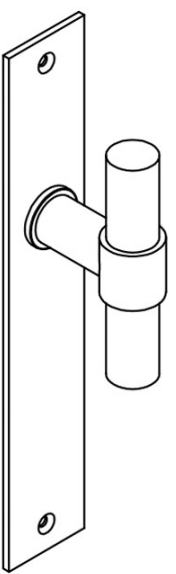

METALFORM

FORMANI®		Part number:		
		Description:		
Doc no.:	2701D003 PBT20P236SFC V02.dwg	A3	Format:	
Drawn by:	Christian Brimbois		Creation date:	6-9-2017
FORMANI HOLLAND B.V. EUROPALAAN 12 6199 AB MAASTRICHT-AIRPORT NL T +31 (0)43 308 90 00 INFO@FORMANI.COM FORMANI.COM