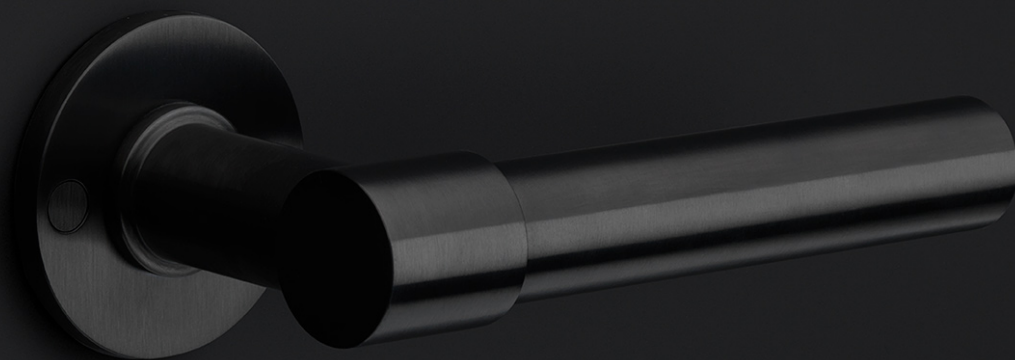

ONE

by Piet Boon

METALFORM
FORMANI®