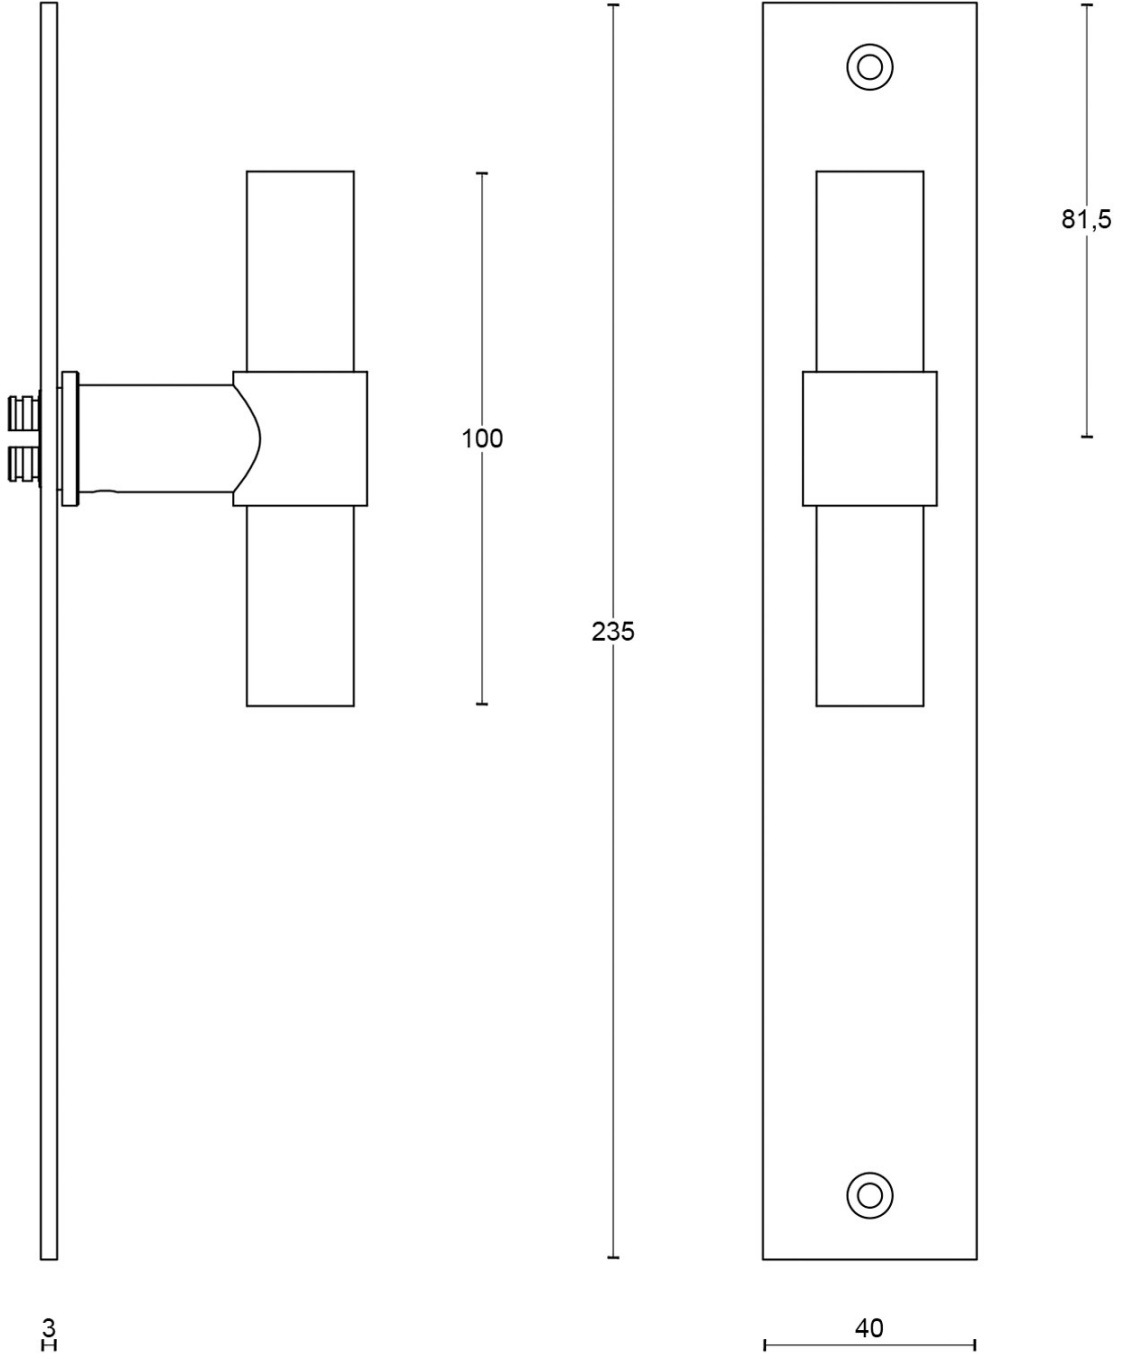

METALFORM

FORMANI®		Part number:		
		Description:		
Doc no.:	2701D003 PBT20P236SFC V02.dwg	A3	Format:	
Drawn by:	Christian Brimbois		Creation date:	6-9-2017
FORMANI HOLLAND B.V. EUROPALAAN 12 6199 AB MAASTRICHT-AIRPORT NL T +31 (0)43 308 90 00 INFO@FORMANI.COM FORMANI.COM