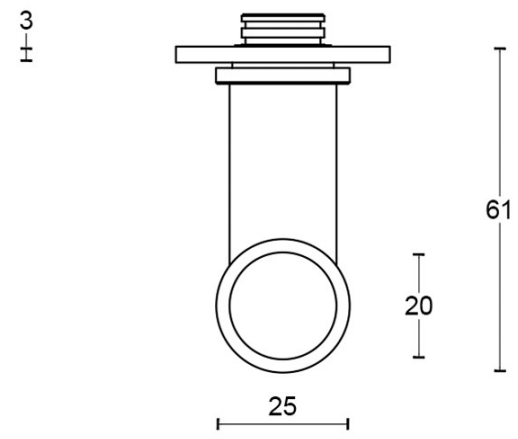

METALFORM

FORMANI®		Part number:		
		Description:		
Doc no.:	2701D003 PBT20P236SFC V02.dwg	A3	Format:	
Drawn by:	Christian Brimbois		Creation date:	6-9-2017
FORMANI HOLLAND B.V. EUROPALAAN 12 6199 AB MAASTRICHT-AIRPORT NL T +31 (0)43 308 90 00 INFO@FORMANI.COM FORMANI.COM