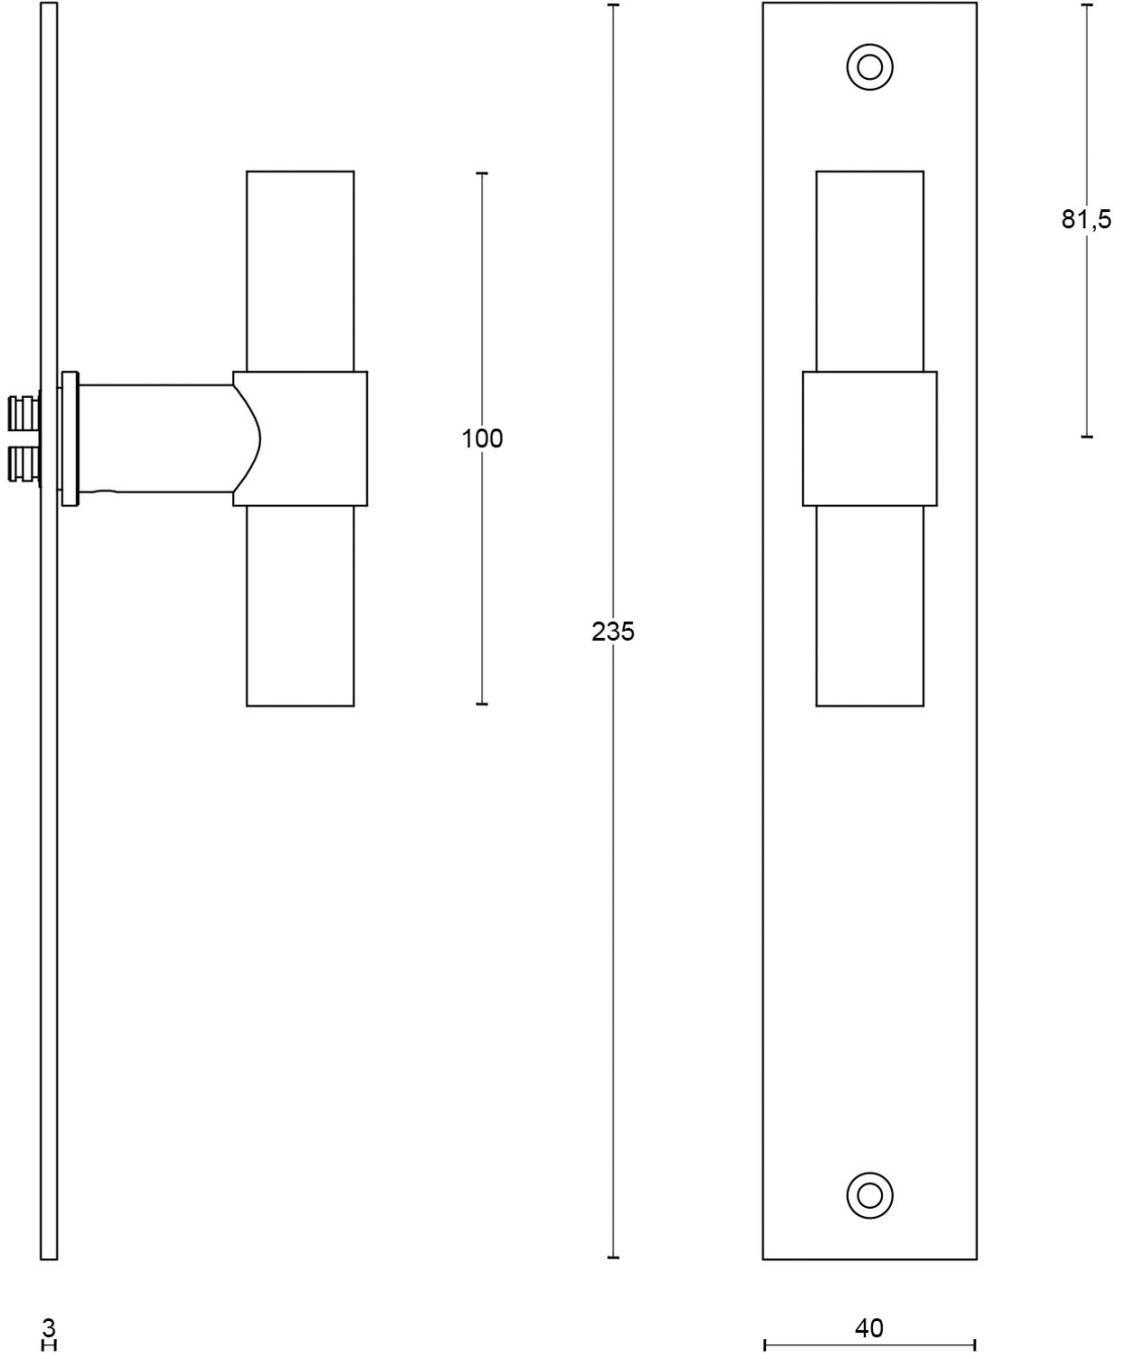

METALFORM

FORMANI®		Part number:		
		Description:		
Doc no.:	2701D003 PBT20P236SFC V02.dwg			A3
Drawn by:	Christian Brimbois	Creation date:	6-9-2017	
FORMANI HOLLAND B.V. EUROPALAAN 12 6199 AB MAASTRICHT-AIRPORT NL T +31 (0)43 308 90 00 INFO@FORMANI.COM FORMANI.COM