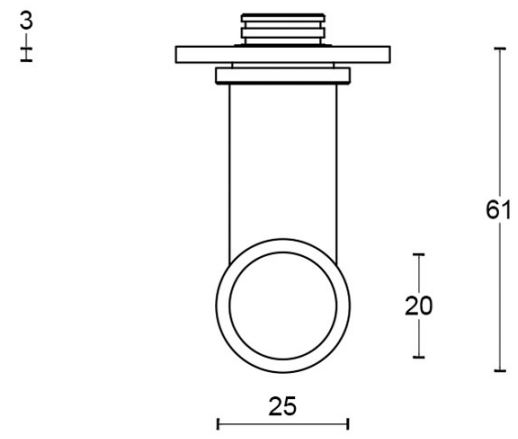

METALFORM

FORMANI®		Part number:		
		Description:		
Doc no.:	2701D003 PBT20P236SFC V02.dwg			A3
Drawn by:	Christian Brimbois	Creation date:	6-9-2017	
FORMANI HOLLAND B.V. EUROPALAAN 12 6199 AB MAASTRICHT-AIRPORT NL T +31 (0)43 308 90 00 INFO@FORMANI.COM FORMANI.COM