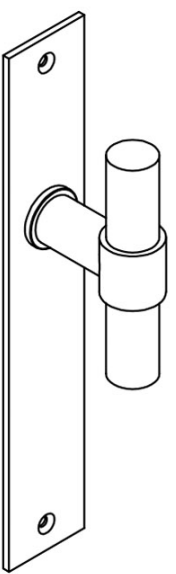

PBT20P236SFC

solid unsprung door handle on blind plate

Product information

Code: 2701D003BMXX0F

Finish: white

UNIT: Pair

Collection: ONE

Designer: Piet Boon

EAN code: 8718009211687

ONE by Piet Boon

The ONE series consists of door, window, and furniture fittings and is complemented by bathroom accessories such as soap dispensers and toilet brush holders, which serve to enrich spaces and create a harmonious whole.

Finishes

- satin stainless steel
- satin black
- white
- PVD satin black
- PVD satin gold
- bronze

METALFORM

<h1>FORMANI®</h1>		Part number:		
		Description:		
Doc no.:	2701D003 PBT20P236SFC V02.dwg			A3
Drawn by:	Christian Brimbois	Creation date:	6-9-2017	
FORMANI HOLLAND B.V. EUROPALAAN 12 6199 AB MAASTRICHT-AIRPORT NL T +31 (0)43 308 90 00 INFO@FORMANI.COM FORMANI.COM				