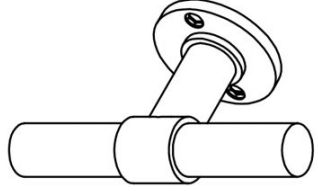

PBT20XL/50

solid double sprung door handle on rose

Product information

Code: 2701D013NMXX0

Finish: satin black

UNIT: Pair

Collection: ONE

Designer: Piet Boon

EAN code: 8718009195178

ONE by Piet Boon

The ONE series consists of door, window, and furniture fittings and is complemented by bathroom accessories such as soap dispensers and toilet brush holders, which serve to enrich spaces and create a harmonious whole.

Finishes

- satin stainless steel
- satin black
- bronze
- white

PBT20XL/50

solid sprung lever handle attached to rose
stainless steel
ideal lock backset 60mm

FORMANI®

Part number:

Doc no.: 2701D013 PBT20XL 50 V01.dwg

Drawn by: Christian Brinbois Creation date: 25-3-2013

Description:

PBT20XL/50

Format:

A3

ONE

by Piet Boon

Simplicity is the essence of the design of our iconic ONE hardware series by Piet Boon, with the cylindrical volume forming its core. The clean lines and high-quality finish embody beauty and refinement, forming a coherent, elegant whole. It's safe to say that the ONE series has developed into a true icon in the world of door handles and interior design.