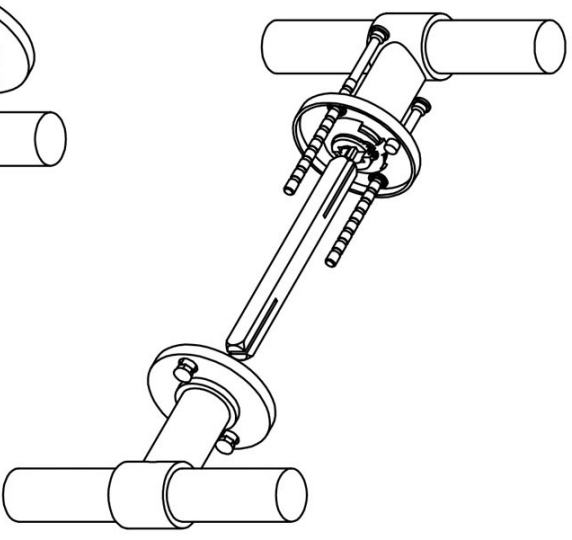

PBT20XL/50

solid double sprung door handle on rose

Product information

Code: 2701D013NMXX0

Finish: satin black

UNIT: Pair

Collection: ONE

Designer: Piet Boon

EAN code: 8718009195178

ONE by Piet Boon

The ONE series consists of door, window, and furniture fittings and is complemented by bathroom accessories such as soap dispensers and toilet brush holders, which serve to enrich spaces and create a harmonious whole.

Finishes

- satin stainless steel
- satin black
- bronze
- white

PBT20XL/50

solid sprung lever handle attached to rose
stainless steel
ideal lock backset 60mm

FORMANI®

Part number:

Doc no.: 2701D013 PBT20XL 50 V01.dwg

Drawn by: Christian Brinbois Creation date: 25-3-2013

Description:

PBT20XL/50

Format:

A3

ONE

by Piet Boon

Simplicity is the essence of the design of our iconic ONE hardware series by Piet Boon, with the cylindrical volume forming its core. The clean lines and high-quality finish embody beauty and refinement, forming a coherent, elegant whole. It's safe to say that the ONE series has developed into a true icon in the world of door handles and interior design.