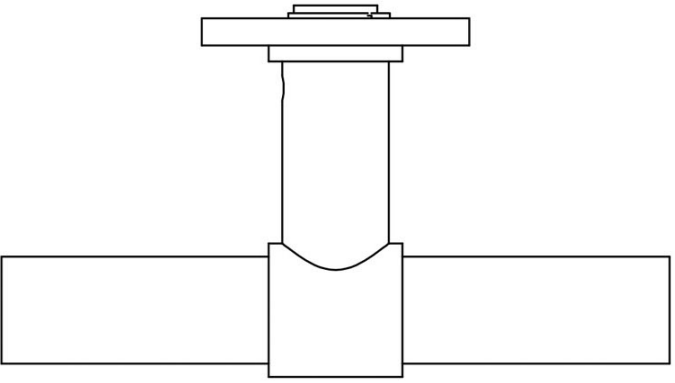

PBT20XL/50

solid double sprung door handle on rose

Product information

Code: 2701D013NMXX0

Finish: satin black

UNIT: Pair

Collection: ONE

Designer: Piet Boon

EAN code: 8718009195178

ONE by Piet Boon

The ONE series consists of door, window, and furniture fittings and is complemented by bathroom accessories such as soap dispensers and toilet brush holders, which serve to enrich spaces and create a harmonious whole.

Finishes

- satin stainless steel
- satin black
- bronze
- white

PBT20XL/50

solid sprung lever handle attached to rose
stainless steel
ideal lock backset 60mm

FORMANI®

Part number:

Doc no.: 2701D013 PBT20XL 50 V01.dwg