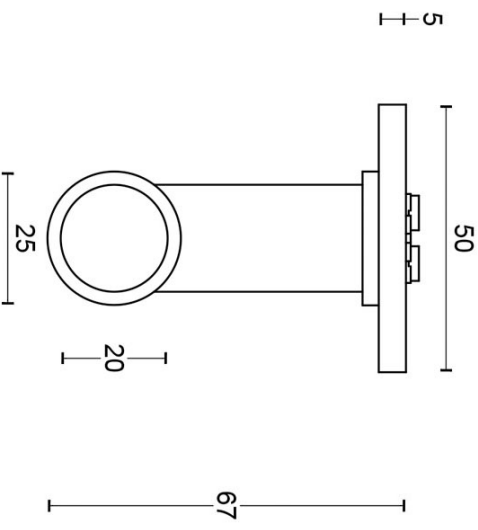

PBT20XL/50

solid double sprung door handle on rose

Product information

Code: 2701D013NMXX0

Finish: satin black

UNIT: Pair

Collection: ONE

Designer: Piet Boon

EAN code: 8718009195178

ONE by Piet Boon

The ONE series consists of door, window, and furniture fittings and is complemented by bathroom accessories such as soap dispensers and toilet brush holders, which serve to enrich spaces and create a harmonious whole.

Finishes

- satin stainless steel
- satin black
- bronze
- white

PBT20XL/50

solid sprung lever handle attached to rose
stainless steel
ideal lock backset 60mm

FORMANI®

Part number:

Doc no.: 2701D013 PBT20XL 50 V01.dwg