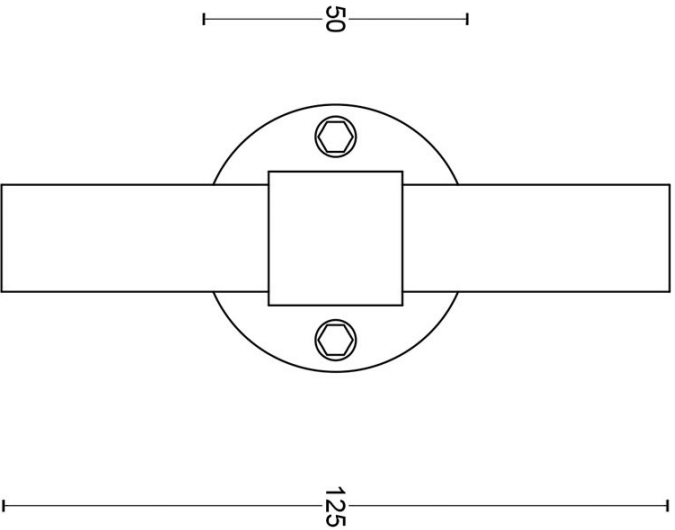

PBT20XL/50

solid double sprung door handle on rose

Product information

Code: 2701D013NMXX0

Finish: satin black

UNIT: Pair

Collection: ONE

Designer: Piet Boon

EAN code: 8718009195178

ONE by Piet Boon

The ONE series consists of door, window, and furniture fittings and is complemented by bathroom accessories such as soap dispensers and toilet brush holders, which serve to enrich spaces and create a harmonious whole.

Finishes

- satin stainless steel
- satin black
- bronze
- white

PBT20XL/50

solid sprung lever handle attached to rose
stainless steel
ideal lock backset 60mm

FORMANI®

Part number:

Doc no.: 2701D013 PBT20XL 50 V01.dwg