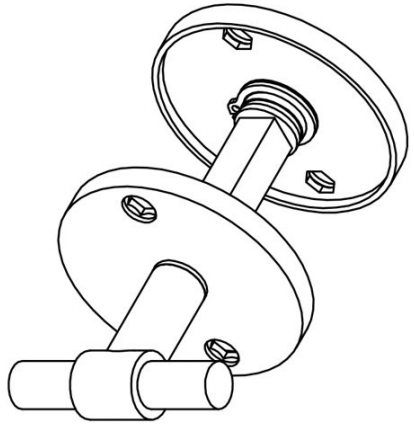

PBWC50

turn and release set including 5/6/7/8 spindle

Product information

Code: 2701T001IMXXU

Finish: PVD satin gold

UNIT: Set

Collection: ONE

Designer: Piet Boon

EAN code: 8718009377475

ONE by Piet Boon

The ONE series consists of door, window, and furniture fittings and is complemented by bathroom accessories such as soap dispensers and toilet brush holders, which serve to enrich spaces and create a harmonious whole.

Finishes

- satin stainless steel
- satin black
- bronze
- white
- PVD satin black
- PVD satin gold

PBWC50

lever handle accessory
privacy set
stainless steel

METALFORM

FORMANI®		Part number:	
Doc no.: 2701T001 PBWC50 V03.dwg		Description:	
Drawn by: Christian Brimbois		PBWC50	
Creation date: 22-3-2013		Format: A3	
Formani Holland B.V. · Amerikalaan 55 · 6199 AE Maastricht Airport · tel: +31 (0)43 308 90 00 · www.formani.nl · info@formani.nl			