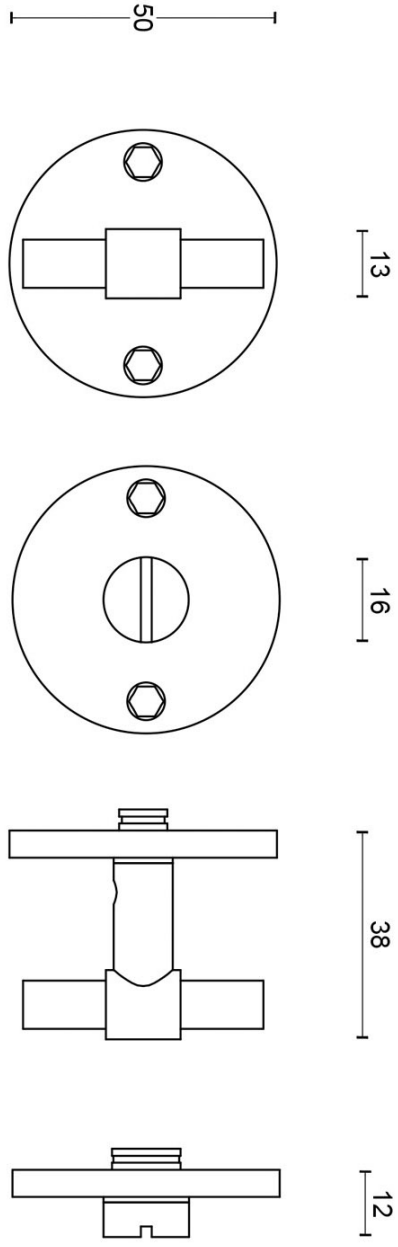

PBWC50

turn and release set including 5/6/7/8 spindle

Product information

Code: 2701T001IMXXU

Finish: PVD satin gold

UNIT: Set

Collection: ONE

Designer: Piet Boon

EAN code: 8718009377475

ONE by Piet Boon

The ONE series consists of door, window, and furniture fittings and is complemented by bathroom accessories such as soap dispensers and toilet brush holders, which serve to enrich spaces and create a harmonious whole.

Finishes

- satin stainless steel
- satin black
- bronze
- white
- PVD satin black
- PVD satin gold

PBWC50

lever handle accessory
privacy set
stainless steel

METALFORM

FORMANI®		Part number:	
Doc no.: 2701T001 PBWC50 V03.dwg		Description:	
Drawn by: Christian Brimbois		PBWC50	
Creation date: 22-3-2013		Format: A3	
Formani Holland B.V. · Amerikalaan 55 · 6199 AE Maastricht Airport · tel: +31 (0)43 308 90 00 · www.formani.nl · info@formani.nl			