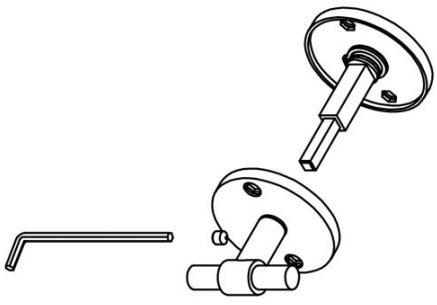

PBWC50

turn and release set including 5/6/7/8 spindle

Product information

Code: 2701T001IMXXU

Finish: PVD satin gold

UNIT: Set

Collection: ONE

Designer: Piet Boon

EAN code: 8718009377475

ONE by Piet Boon

The ONE series consists of door, window, and furniture fittings and is complemented by bathroom accessories such as soap dispensers and toilet brush holders, which serve to enrich spaces and create a harmonious whole.

Finishes

- satin stainless steel
- satin black
- bronze
- white
- PVD satin black
- PVD satin gold

PBWC50

lever handle accessory
privacy set
stainless steel

METALFORM

FORMANI®		Part number:	
Doc no.: 2701T001 PBWC50 V03.dwg		Description:	
Drawn by: Christian Brimbois		PBWC50	
Creation date: 22-3-2013		Format: A3	
Formani Holland B.V. · Amerikalaan 55 · 6199 AE Maastricht Airport · tel: +31 (0)43 308 90 00 · www.formani.nl · info@formani.nl			