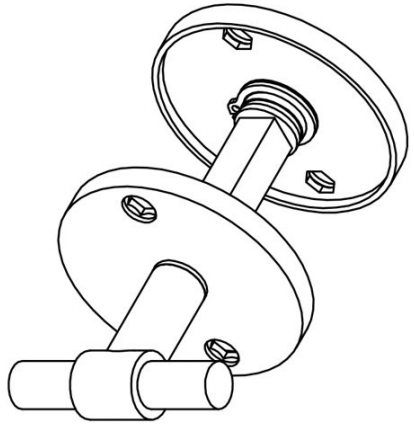

### ONE by Piet Boon

The ONE series consists of door, window, and furniture fittings and is complemented by bathroom accessories such as soap dispensers and toilet brush holders, which serve to enrich spaces and create a harmonious whole.

# PBWC50

lever handle accessory  
 privacy set  
 stainless steel