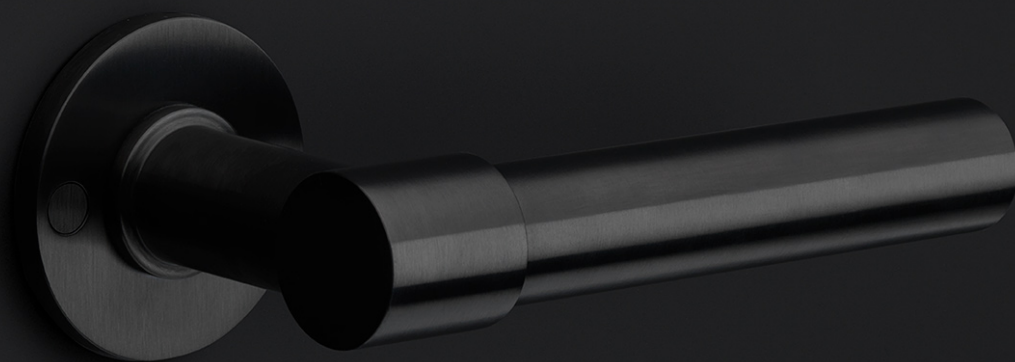

ONE

by Piet Boon

METALFORM
FORMANI®