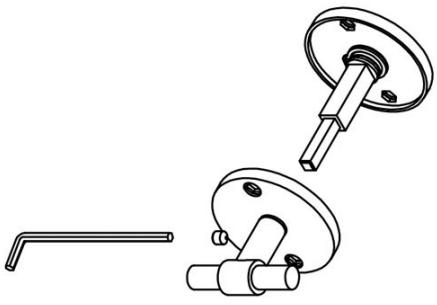

PBWC50

turn and release set including 5/6/7/8 spindle

Product information

Code: 2701T001IZXXU

Finish: PVD satin black

UNIT: Set

Collection: ONE

Designer: Piet Boon

EAN code: 8718009394229

ONE by Piet Boon

The ONE series consists of door, window, and furniture fittings and is complemented by bathroom accessories such as soap dispensers and toilet brush holders, which serve to enrich spaces and create a harmonious whole.

Finishes

- satin stainless steel
- satin black
- bronze
- white
- PVD satin black
- PVD satin gold

PBWC50

lever handle accessory
privacy set
stainless steel

METALFORM

FORMANI®		Part number:	
Doc no.: 2701T001 PBWC50 V03.dwg		Description:	
Drawn by: Christian Brimbois		PBWC50	
Creation date: 22-3-2013		Format: A3	
Formani Holland B.V. · Amerikalaan 55 · 6199 AE Maastricht Airport · tel: +31 (0)43 308 90 00 · www.formani.nl · info@formani.nl			