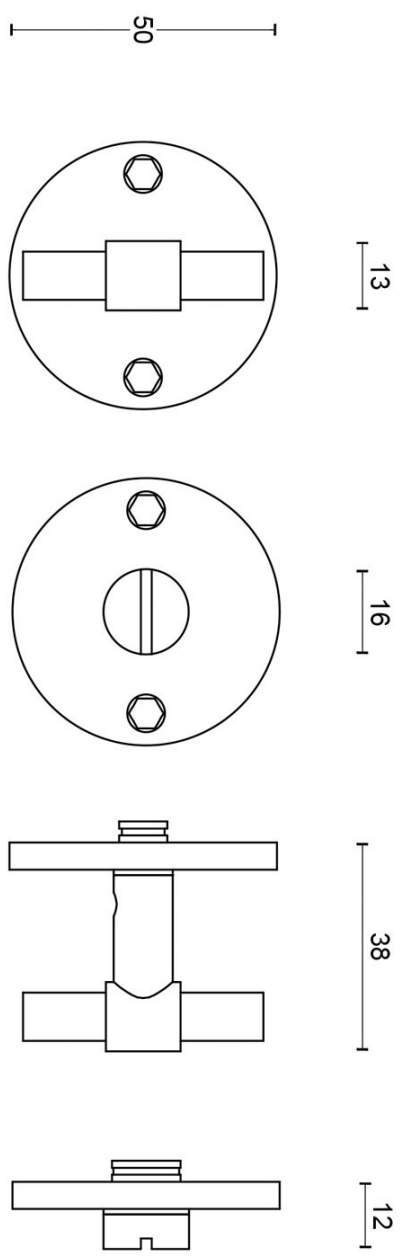

PBWC50

turn and release set including 5/6/7/8 spindle

Product information

Code: 2701T001IZXXU

Finish: PVD satin black

UNIT: Set

Collection: ONE

Designer: Piet Boon

EAN code: 8718009394229

ONE by Piet Boon

The ONE series consists of door, window, and furniture fittings and is complemented by bathroom accessories such as soap dispensers and toilet brush holders, which serve to enrich spaces and create a harmonious whole.

Finishes

- satin stainless steel
- satin black
- bronze
- white
- PVD satin black
- PVD satin gold

PBWC50

lever handle accessory
privacy set
stainless steel

METALFORM

FORMANI®		Part number:	
Doc no.: 2701T001 PBWC50 V03.dwg		Description:	
Drawn by: Christian Brimbois		PBWC50	
Creation date: 22-3-2013		Format: A3	
Formani Holland B.V. · Amerikalaan 55 · 6199 AE Maastricht Airport · tel: +31 (0)43 308 90 00 · www.formani.nl · info@formani.nl			