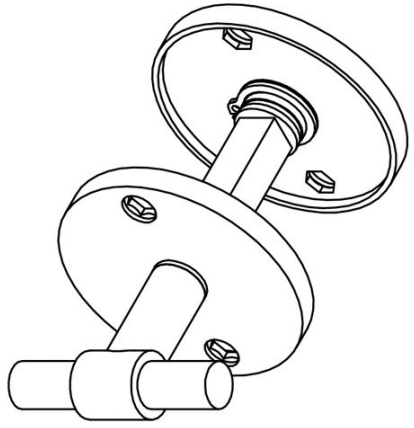

PBWC50

turn and release set including 5/6/7/8 spindle

Product information

Code: 2701T001IZXXU

Finish: PVD satin black

UNIT: Set

Collection: ONE

Designer: Piet Boon

EAN code: 8718009394229

ONE by Piet Boon

The ONE series consists of door, window, and furniture fittings and is complemented by bathroom accessories such as soap dispensers and toilet brush holders, which serve to enrich spaces and create a harmonious whole.

Finishes

- satin stainless steel
- satin black
- bronze
- white
- PVD satin black
- PVD satin gold

PBWC50

lever handle accessory
privacy set
stainless steel

METALFORM

FORMANI®		Part number:	
Doc no.: 2701T001 PBWC50 V03.dwg		Description:	
Drawn by: Christian Brimbois		PBWC50	
Creation date: 22-3-2013		Format: A3	
Formani Holland B.V. · Amerikalaan 55 · 6199 AE Maastricht Airport · tel: +31 (0)43 308 90 00 · www.formani.nl · info@formani.nl			