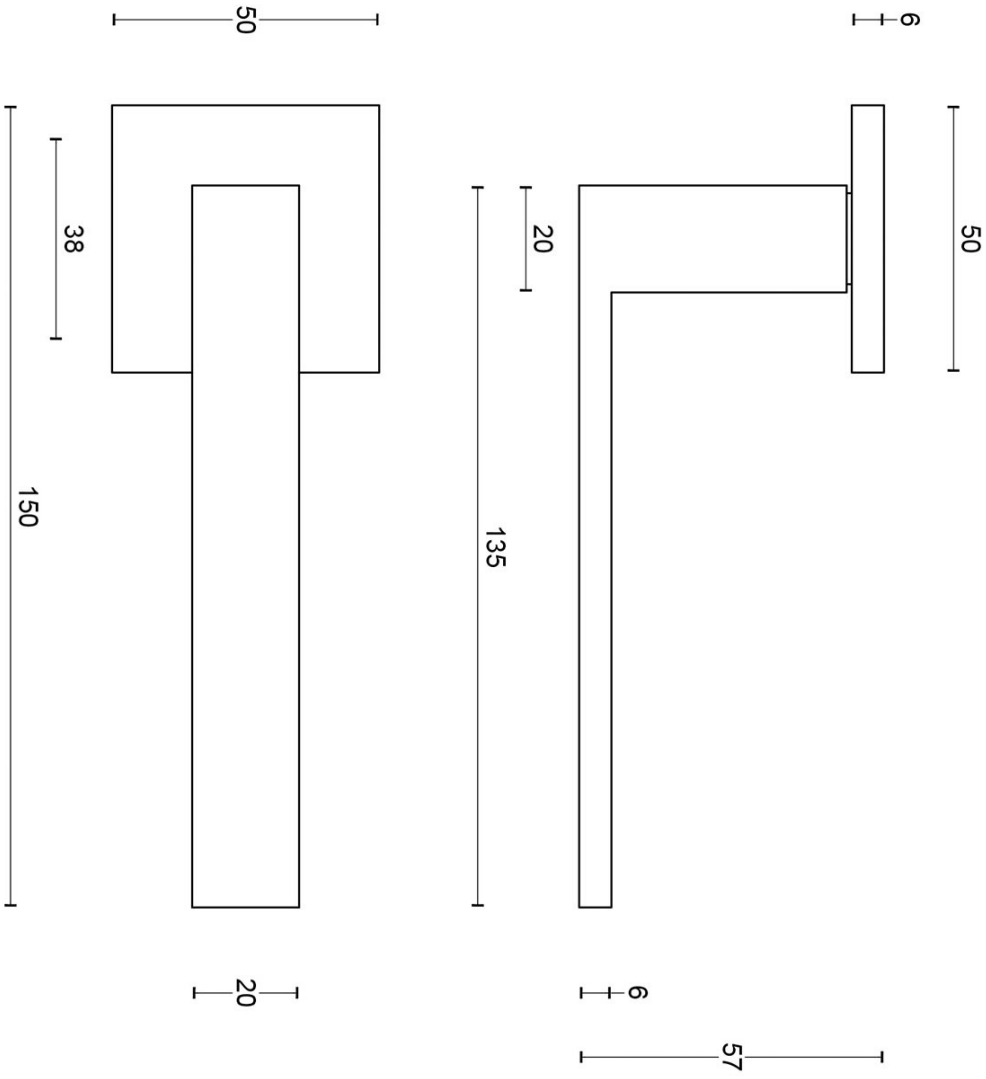

LSQ2-G

solid sprung door handle on rose

Product information

Code: 2501D022INXX0

Finish: satin stainless steel

UNIT: Pair

Collection: SQUARE

Designer: Formani

EAN code: 8718009141038

SQUARE by Formani

The SQUARE series is a total concept collection consisting of door, window, and furniture fittings.

Finishes

- satin stainless steel
- satin black

METALFORM

LSQII-G

sprung lever handle on rose
stainless steel

FORMANI®		Part number:
Doc no.:	2501D022 LSQII-G V03.dwg	Description:
Drawn by:	Christian Brimbois	Creation date:
	2-8-2018	
FORMANI HOLLAND B.V. - EUROPALAAN 12 6199 AB MAASTRICHT-AIRPORT NL T. +31 (0)43 308 90 00 INFO@FORMANI.COM FORMANI.COM		LSQII-G
		Format:
		A3

SQUARE

by Formani

The **SQUARE** series' minimalistic design is a eulogy to the perfection of square and rectangular shapes. While the series is simplistic, its finer details are what make it truly unique. All the products have a bold and well-defined look, but their chamfered edges make them wonderfully tactile. The late Jan des Bouvrie, founding father of Dutch design, contributed to the series and imparted the final touches by adding smooth lines to the **SQUARE** design, accentuating the major elements. Each product of the series is made of solid materials and is manually tested for 100% straightness using a variety of tools and templates. Square has to be square, after all. This well-established series is the most comprehensive total concept range - including door, window and furniture fittings - featuring the largest number of products. One can recognize a Jan des Bouvrie by the smooth lines that emphasize the major elements of the lever handle and complete the design.