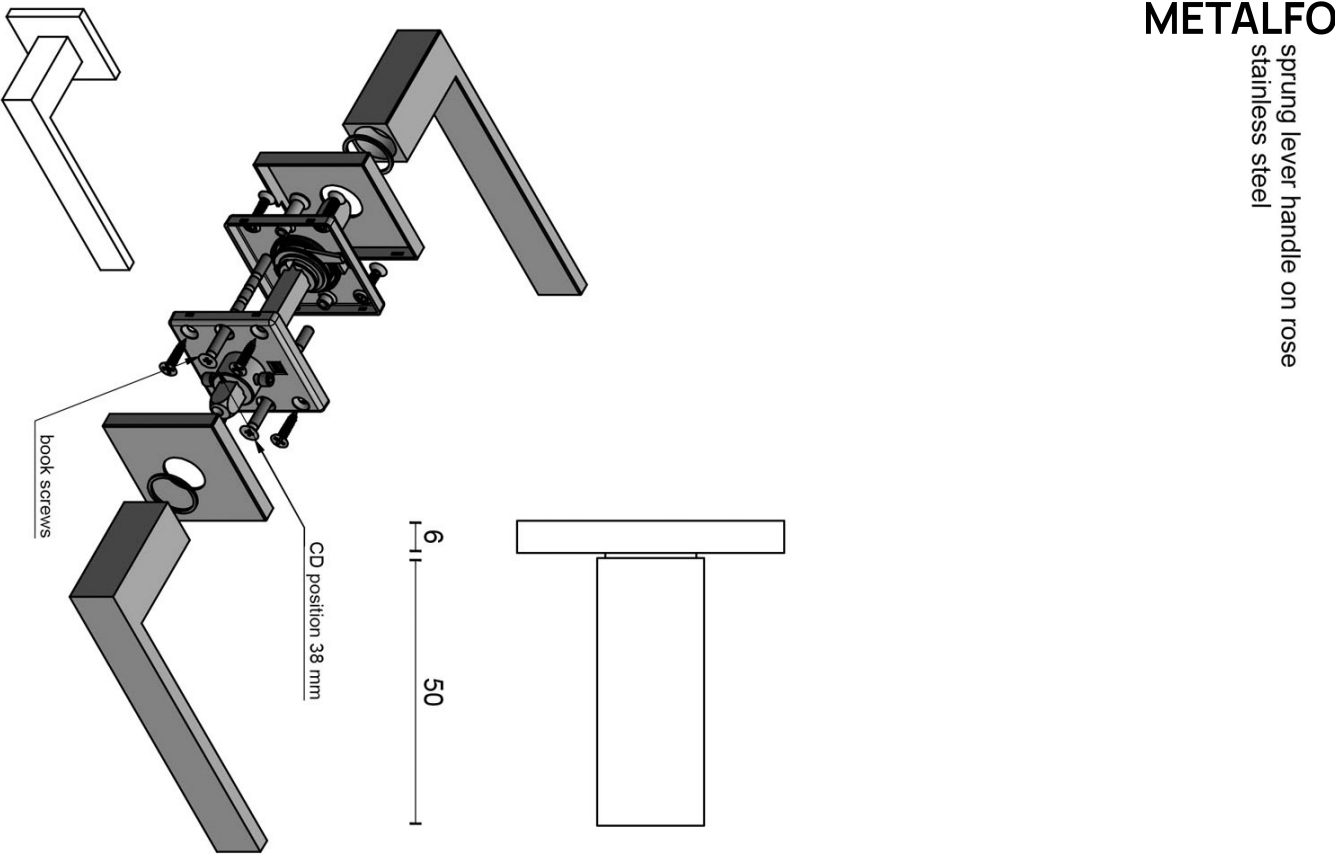

LSQ2-G

solid sprung door handle on rose

Product information

Code: 2501D022INXX0

Finish: satin stainless steel

UNIT: Pair

Collection: SQUARE

Designer: Formani

EAN code: 8718009141038

SQUARE by Formani

The SQUARE series is a total concept collection consisting of door, window, and furniture fittings.

Finishes

- satin stainless steel
- satin black

METALFORM

LSQII-G

sprung lever handle on rose
stainless steel

FORMANI®		Part number:
Doc no.:	2501D022 LSQII-G V03.dwg	Description:
Drawn by:	Christian Brimbois	Creation date:
	2-8-2018	
FORMANI HOLLAND B.V. - EUROPALAAN 12 6199 AB MAASTRICHT-AIRPORT NL T. +31 (0)43 308 90 00 INFO@FORMANI.COM FORMANI.COM		LSQII-G
		Format:
		A3

SQUARE

by Formani

The **SQUARE** series' minimalistic design is a eulogy to the perfection of square and rectangular shapes. While the series is simplistic, its finer details are what make it truly unique. All the products have a bold and well-defined look, but their chamfered edges make them wonderfully tactile. The late Jan des Bouvrie, founding father of Dutch design, contributed to the series and imparted the final touches by adding smooth lines to the **SQUARE** design, accentuating the major elements. Each product of the series is made of solid materials and is manually tested for 100% straightness using a variety of tools and templates. Square has to be square, after all. This well-established series is the most comprehensive total concept range - including door, window and furniture fittings - featuring the largest number of products. One can recognize a Jan des Bouvrie by the smooth lines that emphasize the major elements of the lever handle and complete the design.