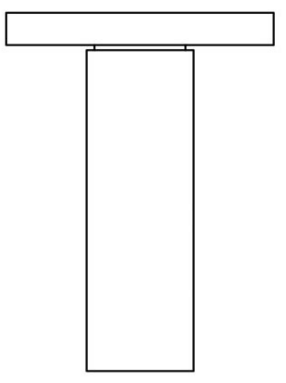

LSQ3-G

solid sprung door handle on rose

Product information

Code: 2501D023INXX0

Finish: satin stainless steel

UNIT: Pair

Collection: SQUARE

Designer: Formani

EAN code: 8718009141069

SQUARE by Formani

The SQUARE series is a total concept collection consisting of door, window, and furniture fittings.

Finishes

- satin stainless steel

METALFORM

LSQIII-G

sprung lever handle on rose
stainless steel