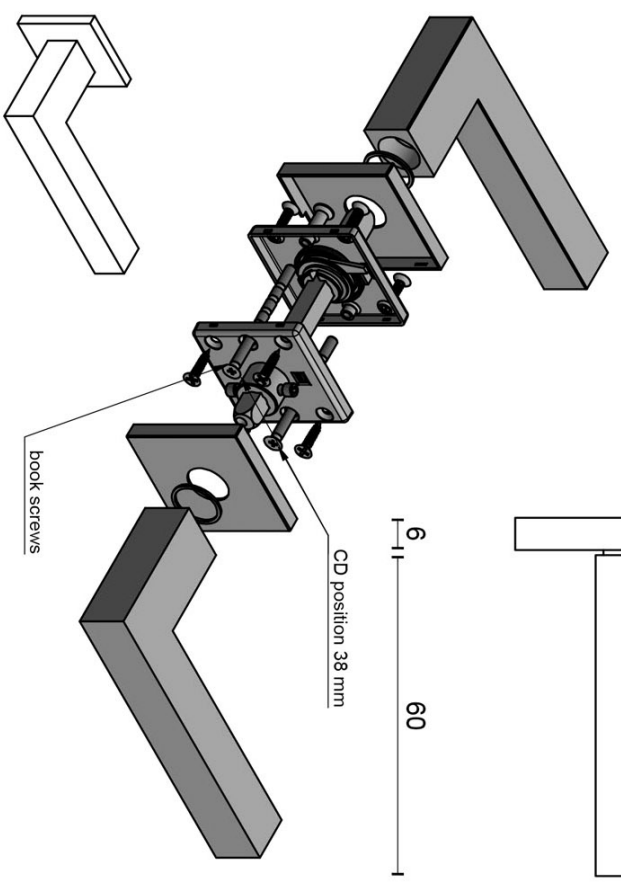

LSQ3-G

solid sprung door handle on rose

Product information

Code: 2501D023INXX0

Finish: satin stainless steel

UNIT: Pair

Collection: SQUARE

Designer: Formani

EAN code: 8718009141069

SQUARE by Formani

The SQUARE series is a total concept collection consisting of door, window, and furniture fittings.

Finishes

- satin stainless steel

METALFORM

LSQIII-G

sprung lever handle on rose
stainless steel

SQUARE

by Formani

The **SQUARE** series' minimalistic design is a eulogy to the perfection of square and rectangular shapes. While the series is simplistic, its finer details are what make it truly unique. All the products have a bold and well-defined look, but their chamfered edges make them wonderfully tactile. The late Jan des Bouvrie, founding father of Dutch design, contributed to the series and imparted the final touches by adding smooth lines to the **SQUARE** design, accentuating the major elements. Each product of the series is made of solid materials and is manually tested for 100% straightness using a variety of tools and templates. Square has to be square, after all. This well-established series is the most comprehensive total concept range - including door, window and furniture fittings - featuring the largest number of products. One can recognize a Jan des Bouvrie by the smooth lines that emphasize the major elements of the lever handle and complete the design.