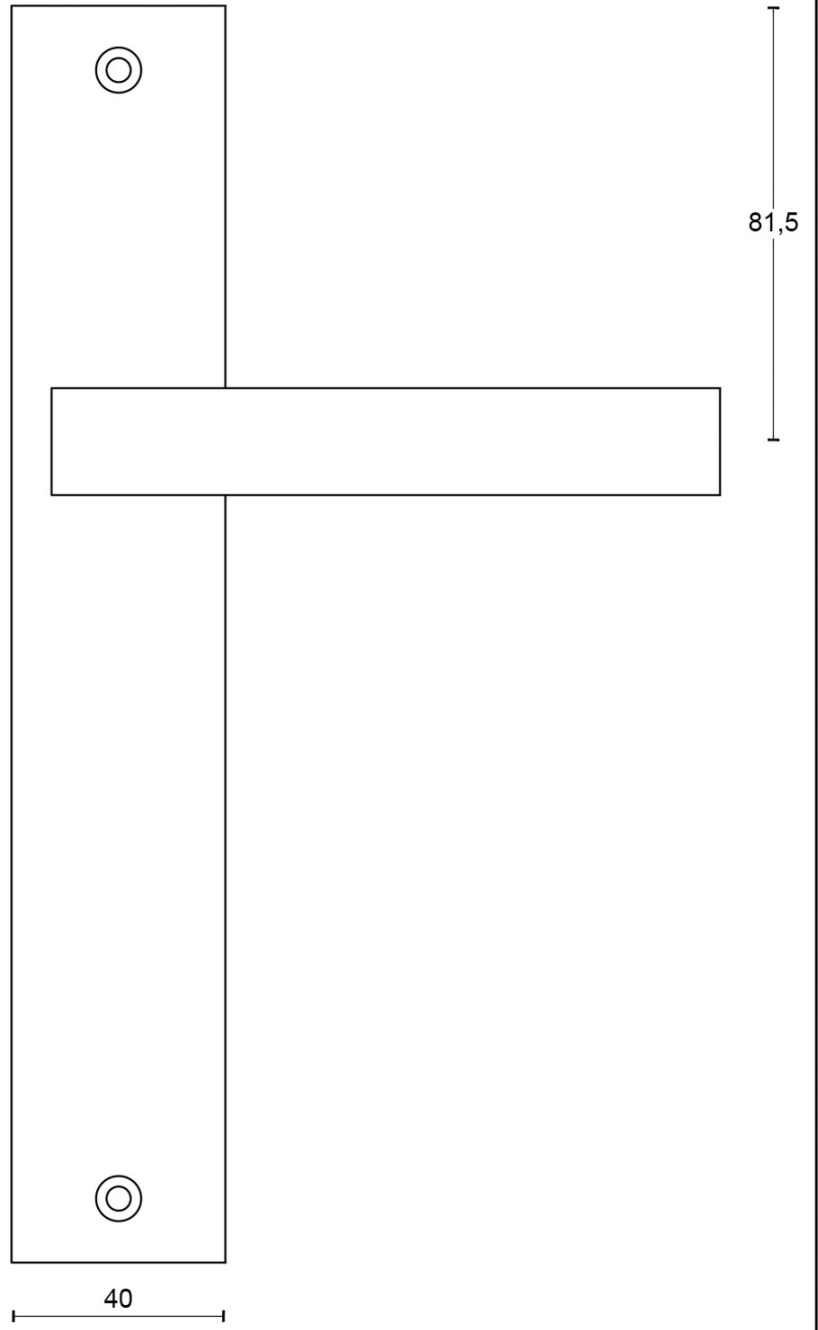

LSQ3P236SFC

unsprung door handle on blind plate

Product information

Code: 2501D003INXX0F

Finish: satin stainless steel

UNIT: Pair

Collection: SQUARE

Designer: Formani

EAN code: 8718009114155

SQUARE by Formani

The SQUARE series is a total concept collection consisting of door, window, and furniture fittings.

Finishes

- satin stainless steel

METALFORM

<h1>FORMANI®</h1>		Part number: 2501D003 LSQIIP236SFC V01	
		Description: LSQIIP236SFC	
Doc no.:	2501D003 LSQIIP236SFC V01.dwg	Format:	A3
Drawn by:	Christian	Creation date:	12-11-2011
Formani Holland B.V. · Amerikalaan 55 · 6199 AE Maastricht Airport · tel: +31 (0)43 308 90 00 · www.formani.nl · info@formani.nl			

SQUARE

by Formani

The **SQUARE** series' minimalistic design is a eulogy to the perfection of square and rectangular shapes. While the series is simplistic, its finer details are what make it truly unique. All the products have a bold and well-defined look, but their chamfered edges make them wonderfully tactile. The late Jan des Bouvrie, founding father of Dutch design, contributed to the series and imparted the final touches by adding smooth lines to the **SQUARE** design, accentuating the major elements. Each product of the series is made of solid materials and is manually tested for 100% straightness using a variety of tools and templates. Square has to be square, after all. This well-established series is the most comprehensive total concept range - including door, window and furniture fittings - featuring the largest number of products. One can recognize a Jan des Bouvrie by the smooth lines that emphasize the major elements of the lever handle and complete the design.