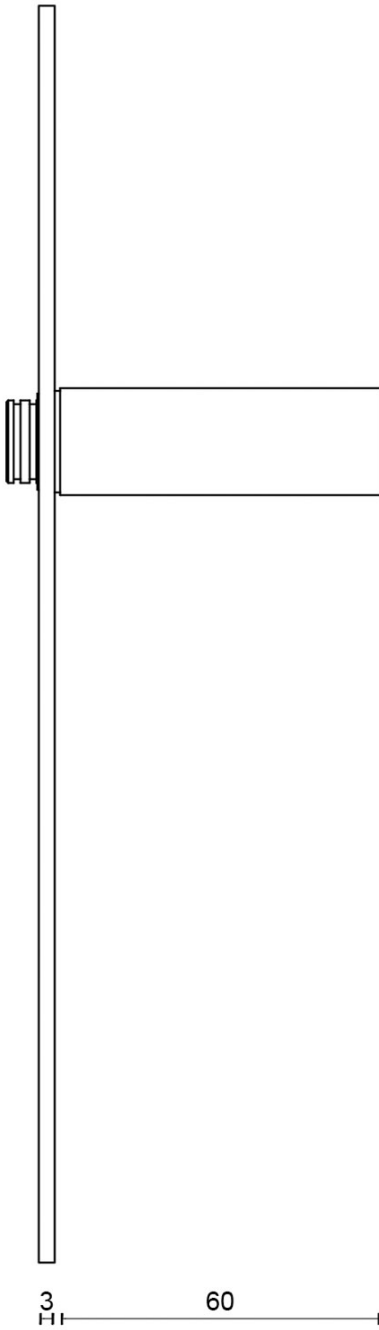

LSQ3P236SFC

unsprung door handle on blind plate

Product information

Code: 2501D003INXX0F

Finish: satin stainless steel

UNIT: Pair

Collection: SQUARE

Designer: Formani

EAN code: 8718009114155

SQUARE by Formani

The SQUARE series is a total concept collection consisting of door, window, and furniture fittings.

Finishes

- satin stainless steel

METALFORM

<h1>FORMANI®</h1>		Part number: 2501D003 LSQIIP236SFC V01	
		Description: LSQIIP236SFC	
Doc no.:	2501D003 LSQIIP236SFC V01.dwg	Format:	A3
Drawn by:	Christian	Creation date:	12-11-2011
Formani Holland B.V. · Amerikalaan 55 · 6199 AE Maastricht Airport · tel: +31 (0)43 308 90 00 · www.formani.nl · info@formani.nl			

SQUARE

by Formani

The **SQUARE** series' minimalistic design is a eulogy to the perfection of square and rectangular shapes. While the series is simplistic, its finer details are what make it truly unique. All the products have a bold and well-defined look, but their chamfered edges make them wonderfully tactile. The late Jan des Bouvrie, founding father of Dutch design, contributed to the series and imparted the final touches by adding smooth lines to the **SQUARE** design, accentuating the major elements. Each product of the series is made of solid materials and is manually tested for 100% straightness using a variety of tools and templates. Square has to be square, after all. This well-established series is the most comprehensive total concept range - including door, window and furniture fittings - featuring the largest number of products. One can recognize a Jan des Bouvrie by the smooth lines that emphasize the major elements of the lever handle and complete the design.