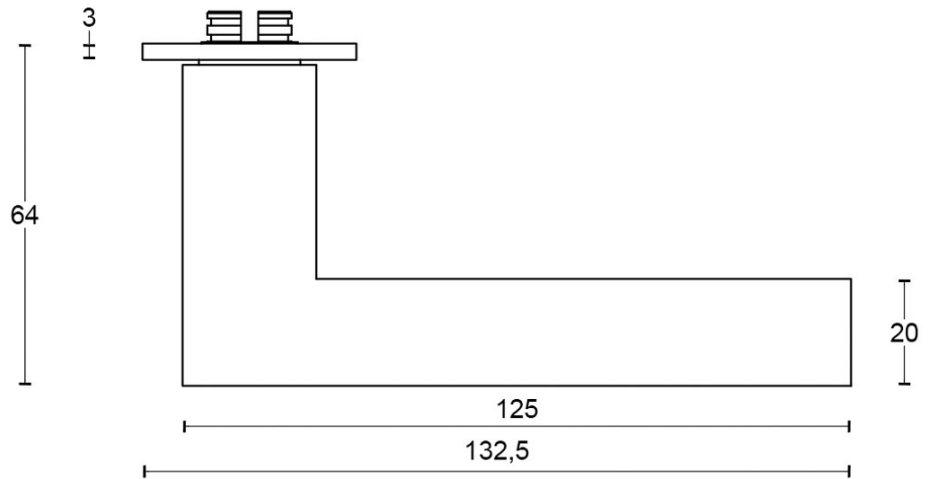

LSQ3P236SFC

unsprung door handle on blind plate

Product information

Code: 2501D003INXX0F

Finish: satin stainless steel

UNIT: Pair

Collection: SQUARE

Designer: Formani

EAN code: 8718009114155

SQUARE by Formani

The SQUARE series is a total concept collection consisting of door, window, and furniture fittings.

Finishes

- satin stainless steel

METALFORM

<h1>FORMANI®</h1>		Part number: 2501D003 LSQIIP236SFC V01	
		Description: LSQIIP236SFC	
Doc no.:	2501D003 LSQIIP236SFC V01.dwg	Format:	A3
Drawn by:	Christian	Creation date:	12-11-2011
Formani Holland B.V. · Amerikalaan 55 · 6199 AE Maastricht Airport · tel: +31 (0)43 308 90 00 · www.formani.nl · info@formani.nl			