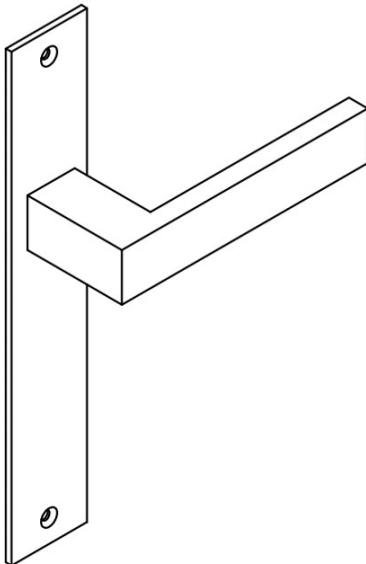

FORMANI®		Part number: 2501D004 LSQIVP236SFC V01		
		Description: LSQIVP236SFC		
Doc no.:	2501D004 LSQIVP236SFC V01.dwg	A3	Format:	
Drawn by:	Christian		Creation date:	12-11-2011
Formani Holland B.V. · Amerikalaan 55 · 6199 AE Maastricht Airport · tel: +31 (0)43 308 90 00 · www.formani.nl · info@formani.nl