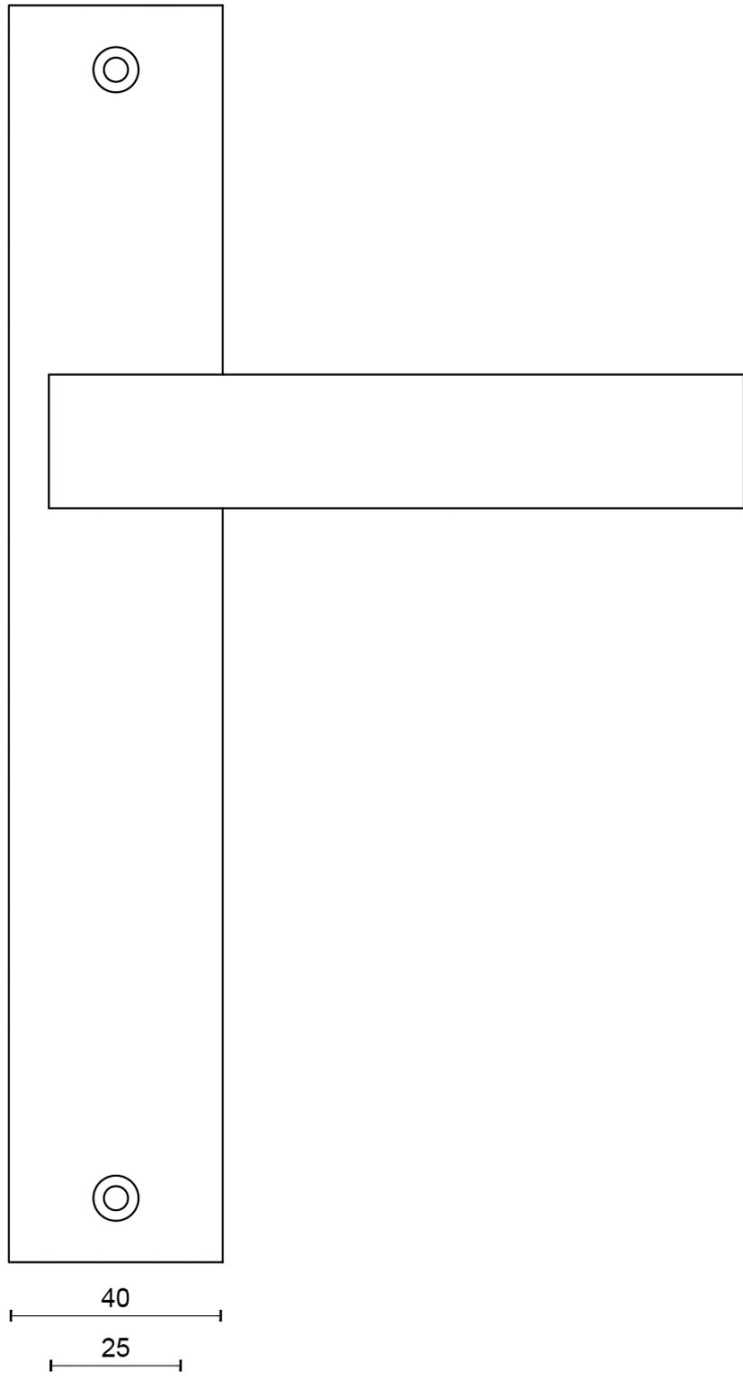

LSQ4P236SFC

solid unsprung door handle on blind plate

Product information

Code: 2501D004IPXX0F

Finish: polished stainless steel

UNIT: Pair

Collection: SQUARE

Designer: Formani

EAN code: 8718009208007

SQUARE by Formani

The SQUARE series is a total concept collection consisting of door, window, and furniture fittings.

Finishes

- satin stainless steel
- polished stainless steel
- satin black
- PVD satin black

METALFORM

235

3
50

81,5

40
25

3

54

10