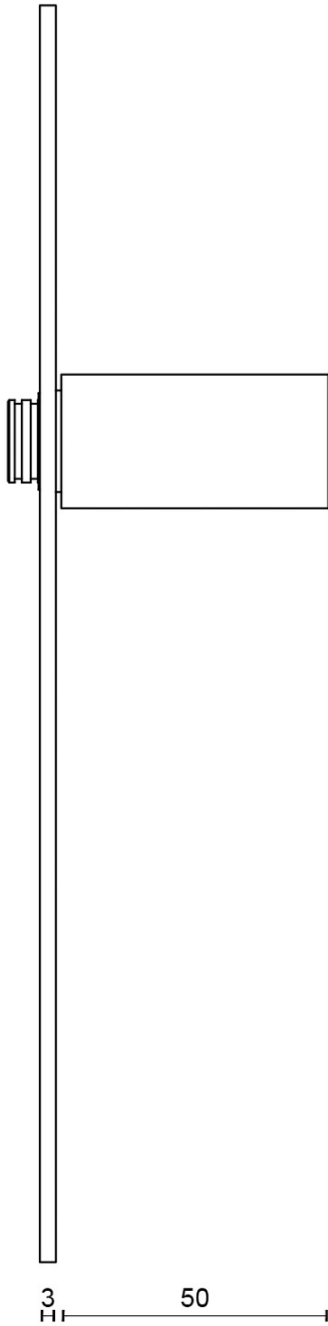

LSQ4P236SFC

solid unsprung door handle on blind plate

Product information

Code: 2501D004IPXX0F

Finish: polished stainless steel

UNIT: Pair

Collection: SQUARE

Designer: Formani

EAN code: 8718009208007

SQUARE by Formani

The SQUARE series is a total concept collection consisting of door, window, and furniture fittings.

Finishes

- satin stainless steel
- polished stainless steel
- satin black
- PVD satin black

METALFORM

235

3
50

81,5

40
25

3

54

10

SQUARE

by Formani

The **SQUARE** series' minimalistic design is a eulogy to the perfection of square and rectangular shapes. While the series is simplistic, its finer details are what make it truly unique. All the products have a bold and well-defined look, but their chamfered edges make them wonderfully tactile. The late Jan des Bouvrie, founding father of Dutch design, contributed to the series and imparted the final touches by adding smooth lines to the **SQUARE** design, accentuating the major elements. Each product of the series is made of solid materials and is manually tested for 100% straightness using a variety of tools and templates. Square has to be square, after all. This well-established series is the most comprehensive total concept range - including door, window and furniture fittings - featuring the largest number of products. One can recognize a Jan des Bouvrie by the smooth lines that emphasize the major elements of the lever handle and complete the design.