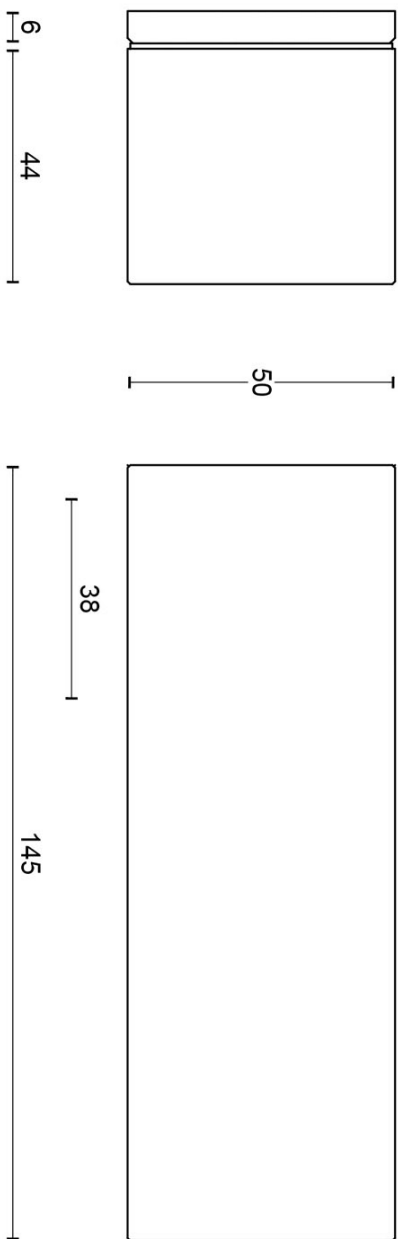

LSQVII-G

sprung lever handle on rose
stainless steel

METALFORM

FORMANI		Part number:	
Doc no.:	2501D027 LSQVII-G V01.dwg	Description:	LSQVII-G
Drawn by:	Christian	Creation date:	12-11-2013
Formani Holland B.V. · Amerikalaan 55 · 6199 AE Maastricht Airport · tel: +31 (0)43 308 90 00 · www.formani.nl · info@formani.nl		Format:	A3