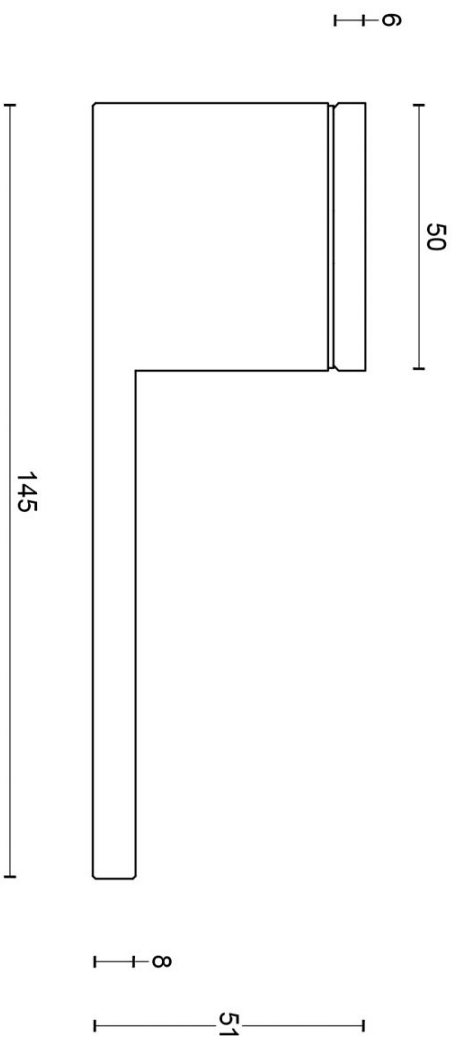

LSQ7-G

solid sprung door handle on rose

Product information

Code: 2501D027INXX0

Finish: satin stainless steel

UNIT: Pair

Collection: SQUARE

Designer: Formani

EAN code: 8718009143261

SQUARE by Formani

The SQUARE series is a total concept collection consisting of door, window, and furniture fittings.

Finishes

- satin stainless steel
- polished stainless steel

LSQVII-G

sprung lever handle on rose
stainless steel

METALFORM

FORMANI		Part number:	
Doc no.:	2501D027 LSQVII-G V01.dwg	Description:	LSQVII-G
Drawn by:	Christian	Creation date:	12-11-2013
Formani Holland B.V. · Amerikalaan 55 · 6199 AE Maastricht Airport · tel: +31 (0)43 308 90 00 · www.formani.nl · info@formani.nl		Format:	A3

SQUARE

by Formani

The **SQUARE** series' minimalistic design is a eulogy to the perfection of square and rectangular shapes. While the series is simplistic, its finer details are what make it truly unique. All the products have a bold and well-defined look, but their chamfered edges make them wonderfully tactile. The late Jan des Bouvrie, founding father of Dutch design, contributed to the series and imparted the final touches by adding smooth lines to the **SQUARE** design, accentuating the major elements. Each product of the series is made of solid materials and is manually tested for 100% straightness using a variety of tools and templates. Square has to be square, after all. This well-established series is the most comprehensive total concept range - including door, window and furniture fittings - featuring the largest number of products. One can recognize a Jan des Bouvrie by the smooth lines that emphasize the major elements of the lever handle and complete the design.