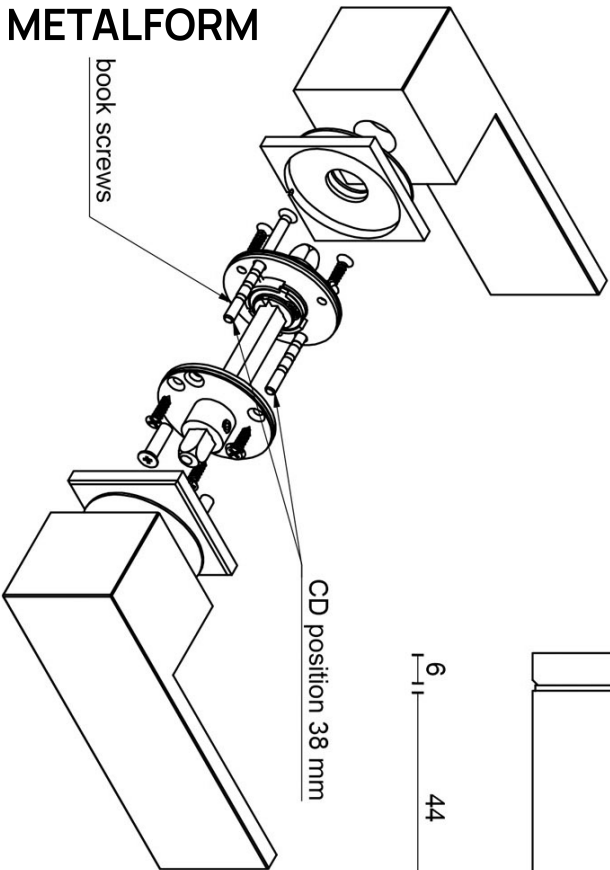

LSQ7-G

solid sprung door handle on rose

Product information

Code: 2501D027INXX0

Finish: satin stainless steel

UNIT: Pair

Collection: SQUARE

Designer: Formani

EAN code: 8718009143261

SQUARE by Formani

The SQUARE series is a total concept collection consisting of door, window, and furniture fittings.

Finishes

- satin stainless steel
- polished stainless steel

LSQVII-G

sprung lever handle on rose
stainless steel

METALFORM

FORMANI		Part number:	
Doc no.:	2501D027 LSQVII-G V01.dwg	Description:	LSQVII-G
Drawn by:	Christian	Creation date:	12-11-2013
Formani Holland B.V. · Amerikalaan 55 · 6199 AE Maastricht Airport · tel: +31 (0)43 308 90 00 · www.formani.nl · info@formani.nl		Format:	A3

SQUARE

by Formani

The **SQUARE** series' minimalistic design is a eulogy to the perfection of square and rectangular shapes. While the series is simplistic, its finer details are what make it truly unique. All the products have a bold and well-defined look, but their chamfered edges make them wonderfully tactile. The late Jan des Bouvrie, founding father of Dutch design, contributed to the series and imparted the final touches by adding smooth lines to the **SQUARE** design, accentuating the major elements. Each product of the series is made of solid materials and is manually tested for 100% straightness using a variety of tools and templates. Square has to be square, after all. This well-established series is the most comprehensive total concept range - including door, window and furniture fittings - featuring the largest number of products. One can recognize a Jan des Bouvrie by the smooth lines that emphasize the major elements of the lever handle and complete the design.