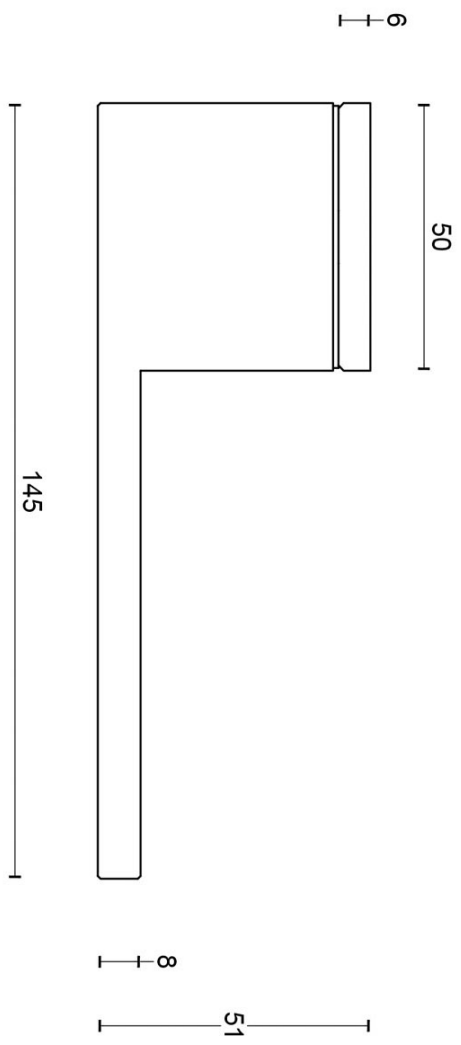

LSQ7-G

solid sprung door handle on rose

Product information

Code: 2501D027IPXX0

Finish: polished stainless steel

UNIT: Pair

Collection: SQUARE

Designer: Formani

EAN code: 8718009168370

SQUARE by Formani

The SQUARE series is a total concept collection consisting of door, window, and furniture fittings.

Finishes

- satin stainless steel
- polished stainless steel

LSQVII-G

sprung lever handle on rose
stainless steel

METALFORM

<p>FORMANI</p>		Part number:	
		Description:	
Doc no.:	2501D027 LSQVII-G V01.dwg	<p>LSQVII-G</p>	<p>Format: A3</p>
Drawn by:	Christian		
Creation date: 12-11-2013		<p>Formani Holland B.V. · Amerikalaan 55 · 6199 AE Maastricht Airport · tel: +31 (0)43 308 90 00 · www.formani.nl · info@formani.nl</p>	

SQUARE

by Formani

The **SQUARE** series' minimalistic design is a eulogy to the perfection of square and rectangular shapes. While the series is simplistic, its finer details are what make it truly unique. All the products have a bold and well-defined look, but their chamfered edges make them wonderfully tactile. The late Jan des Bouvrie, founding father of Dutch design, contributed to the series and imparted the final touches by adding smooth lines to the **SQUARE** design, accentuating the major elements. Each product of the series is made of solid materials and is manually tested for 100% straightness using a variety of tools and templates. Square has to be square, after all. This well-established series is the most comprehensive total concept range - including door, window and furniture fittings - featuring the largest number of products. One can recognize a Jan des Bouvrie by the smooth lines that emphasize the major elements of the lever handle and complete the design.