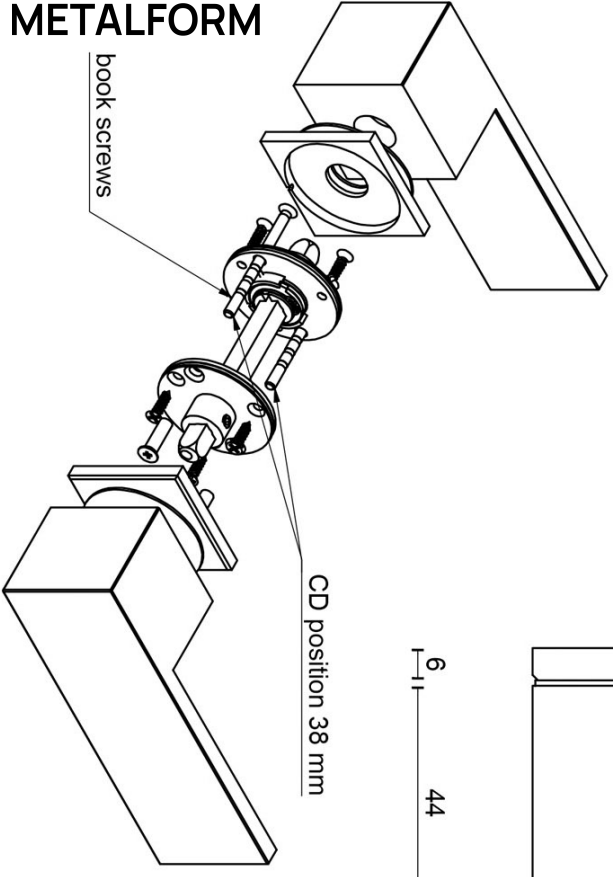

LSQ7-G

solid sprung door handle on rose

Product information

Code: 2501D027IPXX0

Finish: polished stainless steel

UNIT: Pair

Collection: SQUARE

Designer: Formani

EAN code: 8718009168370

SQUARE by Formani

The SQUARE series is a total concept collection consisting of door, window, and furniture fittings.

Finishes

- satin stainless steel
- polished stainless steel

LSQVII-G

sprung lever handle on rose
stainless steel

METALFORM

<p>FORMANI</p>		Part number:	
		Description:	
Doc no.:	2501D027 LSQVII-G V01.dwg	<p>LSQVII-G</p>	<p>Format: A3</p>
Drawn by:	Christian		
Creation date: 12-11-2013		<p>Formani Holland B.V. · Amerikalaan 55 · 6199 AE Maastricht Airport · tel: +31 (0)43 308 90 00 · www.formani.nl · info@formani.nl</p>	

SQUARE

by Formani

The **SQUARE** series' minimalistic design is a eulogy to the perfection of square and rectangular shapes. While the series is simplistic, its finer details are what make it truly unique. All the products have a bold and well-defined look, but their chamfered edges make them wonderfully tactile. The late Jan des Bouvrie, founding father of Dutch design, contributed to the series and imparted the final touches by adding smooth lines to the **SQUARE** design, accentuating the major elements. Each product of the series is made of solid materials and is manually tested for 100% straightness using a variety of tools and templates. Square has to be square, after all. This well-established series is the most comprehensive total concept range - including door, window and furniture fittings - featuring the largest number of products. One can recognize a Jan des Bouvrie by the smooth lines that emphasize the major elements of the lever handle and complete the design.