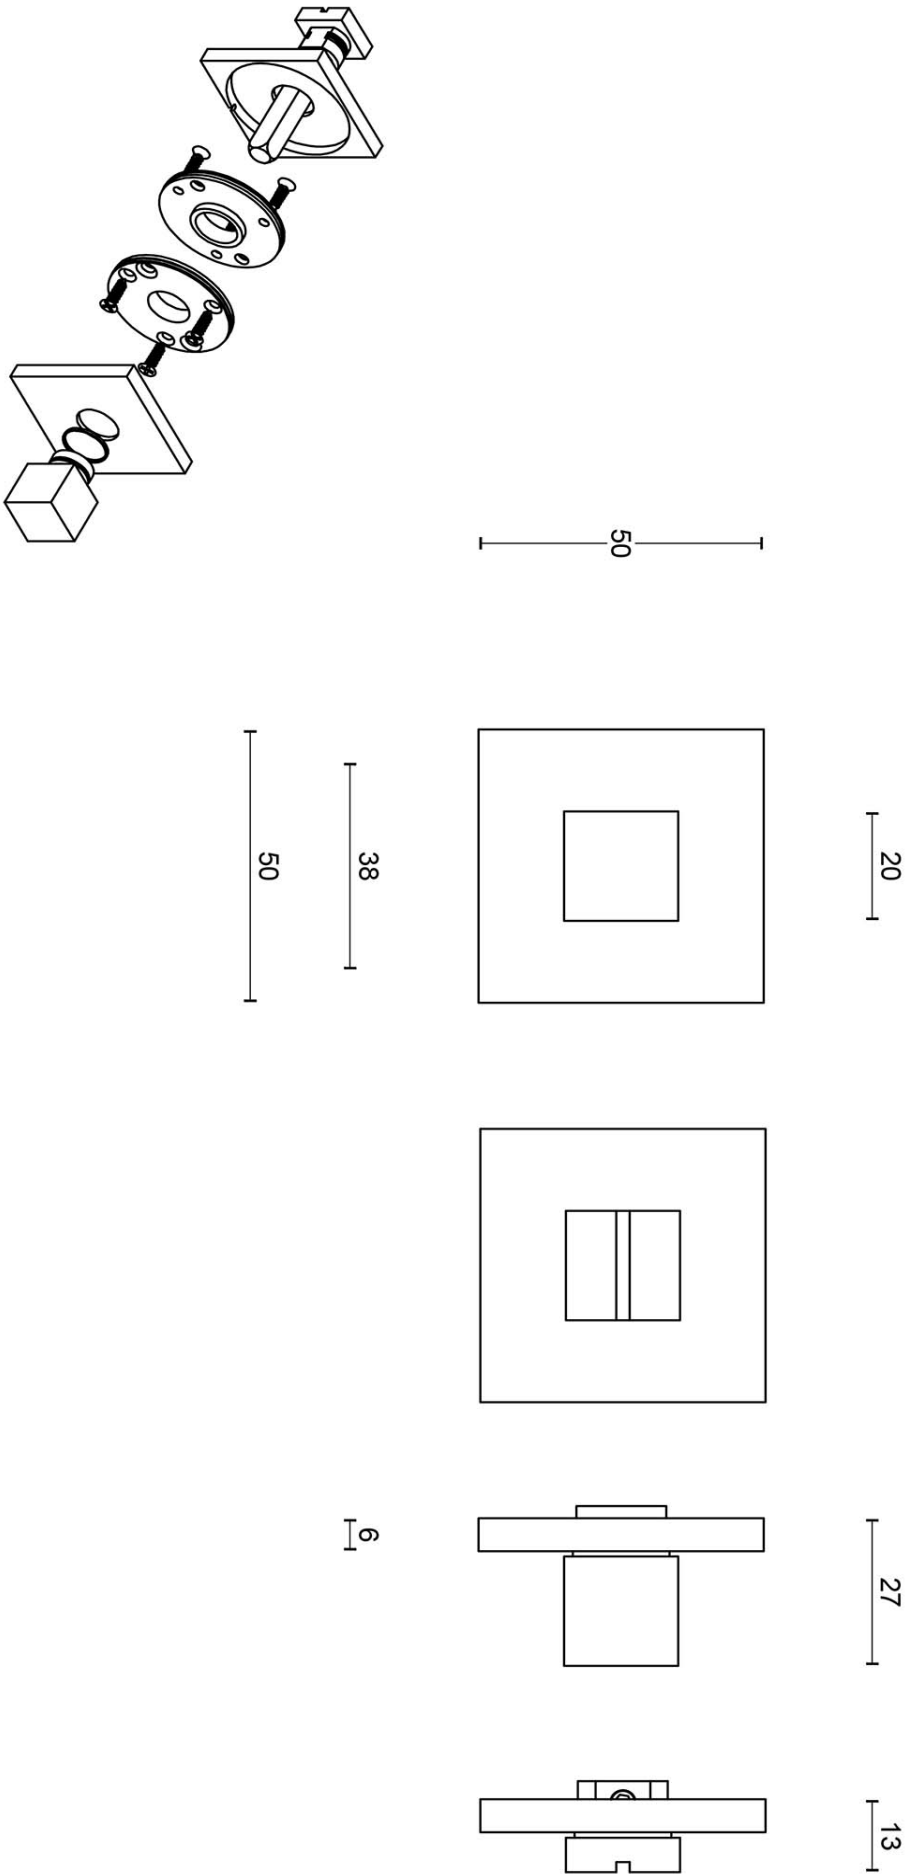

LSQWC50

lever handle accessory
privacy set
stainless steel

METALFORM

FORMANI®

Part number:

Doc no.: 1501TT011 LSQWC50 V01.dwg

Description:

LSQWC50

Format:

A3

Drawn by: Christian Brimbois Creation date: 10-2-2014

Formani Holland B.V. · Amerikalaan 55 · 6199 AE Maastricht Airport · tel: +31 (0)43 308 90 00 · www.formani.nl · info@formani.nl