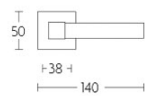

METALFORM

VL125