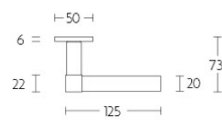

METALFORM

VL125