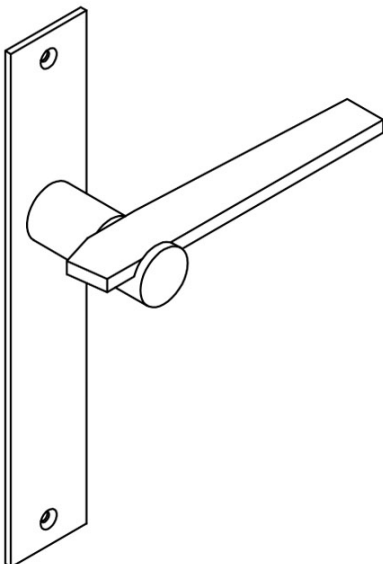

METALFORM

81,5

235

13

40

3

64

24

19

140

148,5

FORMANI®		Part number:		
		Description:		
Doc no.:	3301D001 TENSE BB100P236SFC V01.dwg	TENSE BB100P236SFC	Format:	
Drawn by:	Christian Brimbois		Creation date:	28-4-2016
FORMANI HOLLAND B.V. EUROPALAAN 12 6199 AB MAASTRICHT-AIRPORT NL T +31 (0)43 308 90 00 INFO@FORMANI.COM FORMANI.COM				

A3