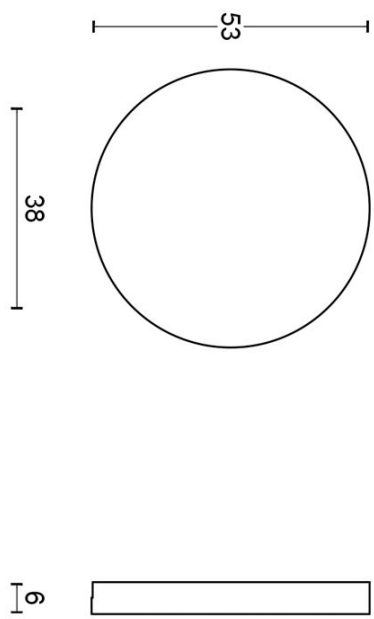

TENSE BBB53

lever handle accessory
blank escutcheon
stainless steel

METALFORM

FORMANI®		Part number:	
Doc no.: 3301R001 TENSE BBB53 V01.dwg		Description:	
Drawn by: Christian Brimbois		TENSE BBB53	
Creation date: 8-1-2016		Format: A3	
FORMANI HOLLAND B.V. - EUROPALAAN 12 6199 AB MAASTRICHT-AIRPORT NL T. +31 (0)43 308 90 00 INFO@FORMANI.COM FORMANI.COM