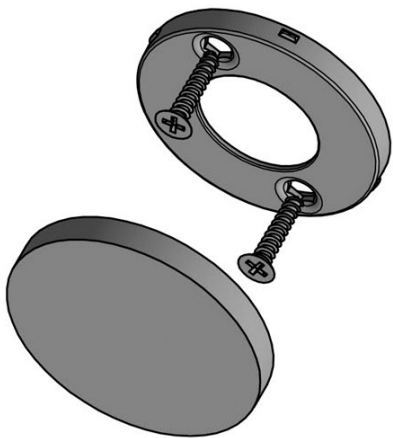

BBB53

blank escutcheon round

Product information

Code: 3301R001NMXX0

Finish: satin black

UNIT: Piece

Collection: TENSE

Designer: Bertram Beerbaum

EAN code: 8718009299753

TENSE by Bertram Beerbaum

The TENSE series is a total concept collection consisting of door, window, and furniture fittings.

Finishes

- satin stainless steel
- satin black
- bronze
- satin stainless steel

TENSE BBB53

lever handle accessory
blank escutcheon
stainless steel

METALFORM

| | | | |
|--|--|--------------------|--|
| FORMANI® | | Part number: | |
| Doc no.: 3301R001 TENSE BBB53 V01.dwg | | Description: | |
| Drawn by: Christian Brimbois | | TENSE BBB53 | |
| Creation date: 8-1-2016 | | Format: A3 | |
| FORMANI HOLLAND B.V. - EUROPALAAN 12 6199 AB MAASTRICHT-AIRPORT NL T. +31 (0)43 308 90 00 INFO@FORMANI.COM FORMANI.COM | | | |

TENSE

by Bertram Beerbaum

Designed by Bertram Beerbaum, our TENSE hardware series is guided by a clean aesthetic that is as robust as it is chic. Every design in the series is unique while at the same time bearing the unmistakable TENSE signature. The core of every design is the cylindrical neck to which each rectangular lever is connected in its own unique way. This is thanks to our extreme high precision welding technique, which forms a secure joint between two very different shapes. The unique characteristics of the design received an honorable mention during the German Design Awards, one of the most prestigious design contests. TENSE by Bertram Beerbaum is a total concept collection including door, window, and furniture fittings and is available in the colours stainless steel, satin black, and bronze.