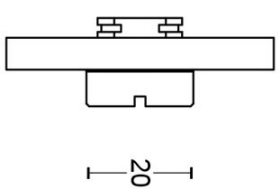

TENSE BBWCQ50

lever handle accessory
privacy set
stainless steel

METALFORM

FORMANI®		Part number:	
		TENSE BBWCQ50	
Doc no.:		Description:	
3301T002 TENSE BBWCQ50 V01.dwg		TENSE BBWCQ50	
Drawn by:		Format:	
Christian Brimbois		A3	
Creation date:		FORMANI HOLLAND B.V. - EUROPALAAN 12 6199 AB MAASTRICHT-AIRPORT NL T. +31 (0)43 308 90 00 INFO@FORMANI.COM FORMANI.COM	
16-2-2016