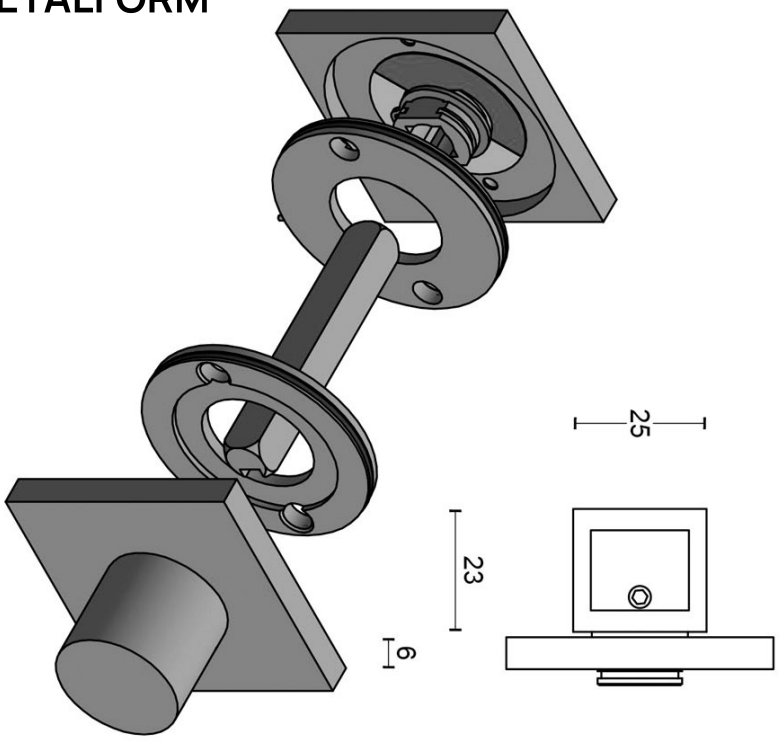

BBWCQ50

turn and release set on square rose including 5/6/7/8 spindle

Product information

Code: 3301T002NMXXU

Finish: satin black

UNIT: Set

Collection: TENSE

Designer: Bertram Beerbaum

EAN code: 8718009346259

TENSE by Bertram Beerbaum

The TENSE series is a total concept collection consisting of door, window, and furniture fittings.

Finishes

- satin stainless steel
- satin black

TENSE BBWCQ50

lever handle accessory
privacy set
stainless steel

METALFORM

<p>FORMANI®</p>		Part number:	
		TENSE BBWCQ50	
Doc no.:		Description:	
3301T002 TENSE BBWCQ50 V01.dwg		TENSE BBWCQ50	
Drawn by:		Format:	
Christian Brimbois		A3	
Creation date:		FORMANI HOLLAND B.V. - EUROPALAAN 12 6199 AB MAASTRICHT-AIRPORT NL T. +31 (0)43 308 90 00 INFO@FORMANI.COM FORMANI.COM	
16-2-2016			