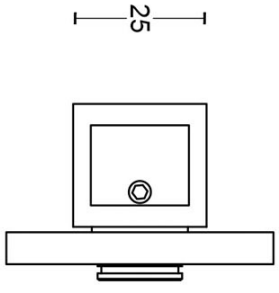

TENSE BBWCQ50

lever handle accessory
privacy set
stainless steel

METALFORM

FORMANI®		Part number:	
		TENSE BBWCQ50	
Doc no.:		Description:	
3301T002 TENSE BBWCQ50 V01.dwg		TENSE BBWCQ50	
Drawn by:		Format:	
Christian Brimbois		A3	
Creation date:		FORMANI HOLLAND B.V. - EUROPALAAN 12 6199 AB MAASTRICHT-AIRPORT NL T. +31 (0)43 308 90 00 INFO@FORMANI.COM FORMANI.COM	
16-2-2016