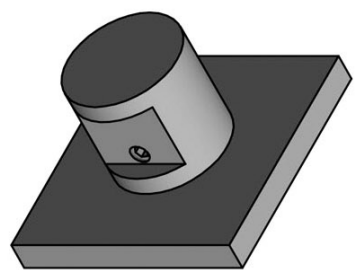

TENSE BBWCQ50

lever handle accessory
privacy set
stainless steel

METALFORM

FORMANI®		Part number:	
		TENSE BBWCQ50	
Doc no.:		Description:	
3301T002 TENSE BBWCQ50 V01.dwg		TENSE BBWCQ50	
Drawn by:		Format:	
Christian Brimbois		A3	
Creation date:		FORMANI HOLLAND B.V. - EUROPALAAN 12 6199 AB MAASTRICHT-AIRPORT NL T. +31 (0)43 308 90 00 INFO@FORMANI.COM FORMANI.COM	
16-2-2016