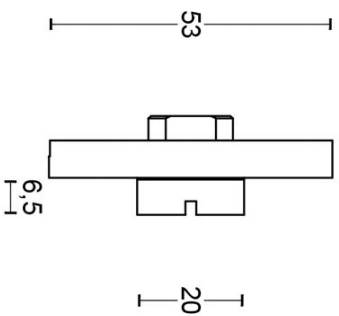

BBWC53

turn and release set including 5/6/7/8 spindle

Product information

Code: 3301T001INXXU

Finish: satin stainless steel

UNIT: Set

Collection: TENSE

Designer: Bertram Beerbaum

TENSE BBWC53

lever handle accessory
privacy set
stainless steel

METALFORM

FORMANI®		Part number:	
Doc no.:	3301T001 TENSE BBWC53 V01.dwg	Description:	TENSE BBWC53
Drawn by:	Christian Brimbois	Creation date:	16-2-2016
FORMANI HOLLAND B.V. - EUROPALAAN 12 6199 AB MAASTRICHT-AIRPORT NL T. +31 (0)43 308 90 00 INFO@FORMANI.COM FORMANI.COM		Format:	A3