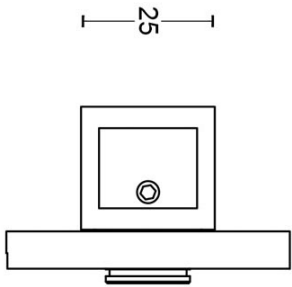

TENSE BBWC53

lever handle accessory
privacy set
stainless steel

METALFORM

FORMANI®		Part number:	
Doc no.:	3301T001 TENSE BBWC53 V01.dwg	Description:	TENSE BBWC53
Drawn by:	Christian Brimbois	Creation date:	16-2-2016
FORMANI HOLLAND B.V. - EUROPALAAN 12 6199 AB MAASTRICHT-AIRPORT NL T. +31 (0)43 308 90 00 INFO@FORMANI.COM FORMANI.COM		Format:	A3