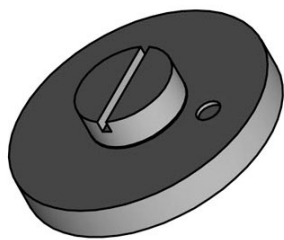

BBWC53

turn and release set including 5/6/7/8 spindle

Product information

Code: 3301T001INXXU

Finish: satin stainless steel

UNIT: Set

Collection: TENSE

Designer: Bertram Beerbaum

EAN code: 8718009346273

TENSE by Bertram Beerbaum

The TENSE series is a total concept collection consisting of door, window, and furniture fittings.

Finishes

- satin stainless steel
- satin black
- bronze

TENSE BBWC53

lever handle accessory
privacy set
stainless steel

METALFORM

FORMANI®		Part number:	
Doc no.:	3301T001 TENSE BBWC53 V01.dwg	Description:	TENSE BBWC53
Drawn by:	Christian Brimbois	Creation date:	16-2-2016
FORMANI HOLLAND B.V. - EUROPALAAN 12 6199 AB MAASTRICHT-AIRPORT NL T. +31 (0)43 308 90 00 INFO@FORMANI.COM FORMANI.COM		Format:	A3

TENSE

by Bertram Beerbaum

Designed by Bertram Beerbaum, our TENSE hardware series is guided by a clean aesthetic that is as robust as it is chic. Every design in the series is unique while at the same time bearing the unmistakable TENSE signature. The core of every design is the cylindrical neck to which each rectangular lever is connected in its own unique way. This is thanks to our extreme high precision welding technique, which forms a secure joint between two very different shapes. The unique characteristics of the design received an honorable mention during the German Design Awards, one of the most prestigious design contests. TENSE by Bertram Beerbaum is a total concept collection including door, window, and furniture fittings and is available in the colours stainless steel, satin black, and bronze.