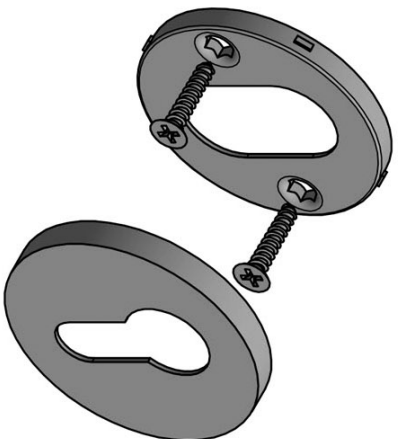

BBY53

profile cylinder escutcheon round

Product information

Code: 3301Y001NMXX0

Finish: satin black

UNIT: Piece

Collection: TENSE

Designer: Bertram Beerbaum

EAN code: 8718009299821

TENSE by Bertram Beerbaum

The TENSE series is a total concept collection consisting of door, window, and furniture fittings.

Finishes

- satin stainless steel
- satin black
- bronze
- satin stainless steel

TENSE BBY53

lever handle accessory
profile cylinder escutcheon
stainless steel

53

38

6

METALFORM

FORMANI®		Part number:	
Doc no.: 3301Y001 TENSE BBY53 V01.dwg		Description:	
Drawn by: Christian Brimbois		TENSE BBY53	
Creation date: 8-1-2016		Format:	
FORMANI HOLLAND B.V. - EUROPALAAN 12 6199 AB MAASTRICHT-AIRPORT NL. T. +31 (0)43 308 90 00 INFO@FORMANI.COM FORMANI.COM		A3	

TENSE

by Bertram Beerbaum

Designed by Bertram Beerbaum, our TENSE hardware series is guided by a clean aesthetic that is as robust as it is chic. Every design in the series is unique while at the same time bearing the unmistakable TENSE signature. The core of every design is the cylindrical neck to which each rectangular lever is connected in its own unique way. This is thanks to our extreme high precision welding technique, which forms a secure joint between two very different shapes. The unique characteristics of the design received an honorable mention during the German Design Awards, one of the most prestigious design contests. TENSE by Bertram Beerbaum is a total concept collection including door, window, and furniture fittings and is available in the colours stainless steel, satin black, and bronze.