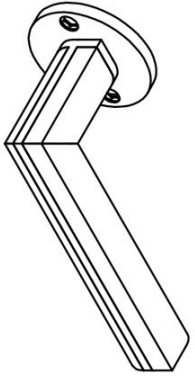

METALFORM

FORMANI®		Part number:
Doc no.:	2701D021 PBL22 50 V02.dwg	Description:
Drawn by:	Christian Brinbois	PBL22/50
Creation date: 26-3-2013		Format:
Formani Holland B.V. · Amerikalaan 55 · 6199 AE Maastricht Airport · tel: +31 (0)43 308 90 00 · www.formani.nl · info@formani.nl		A3