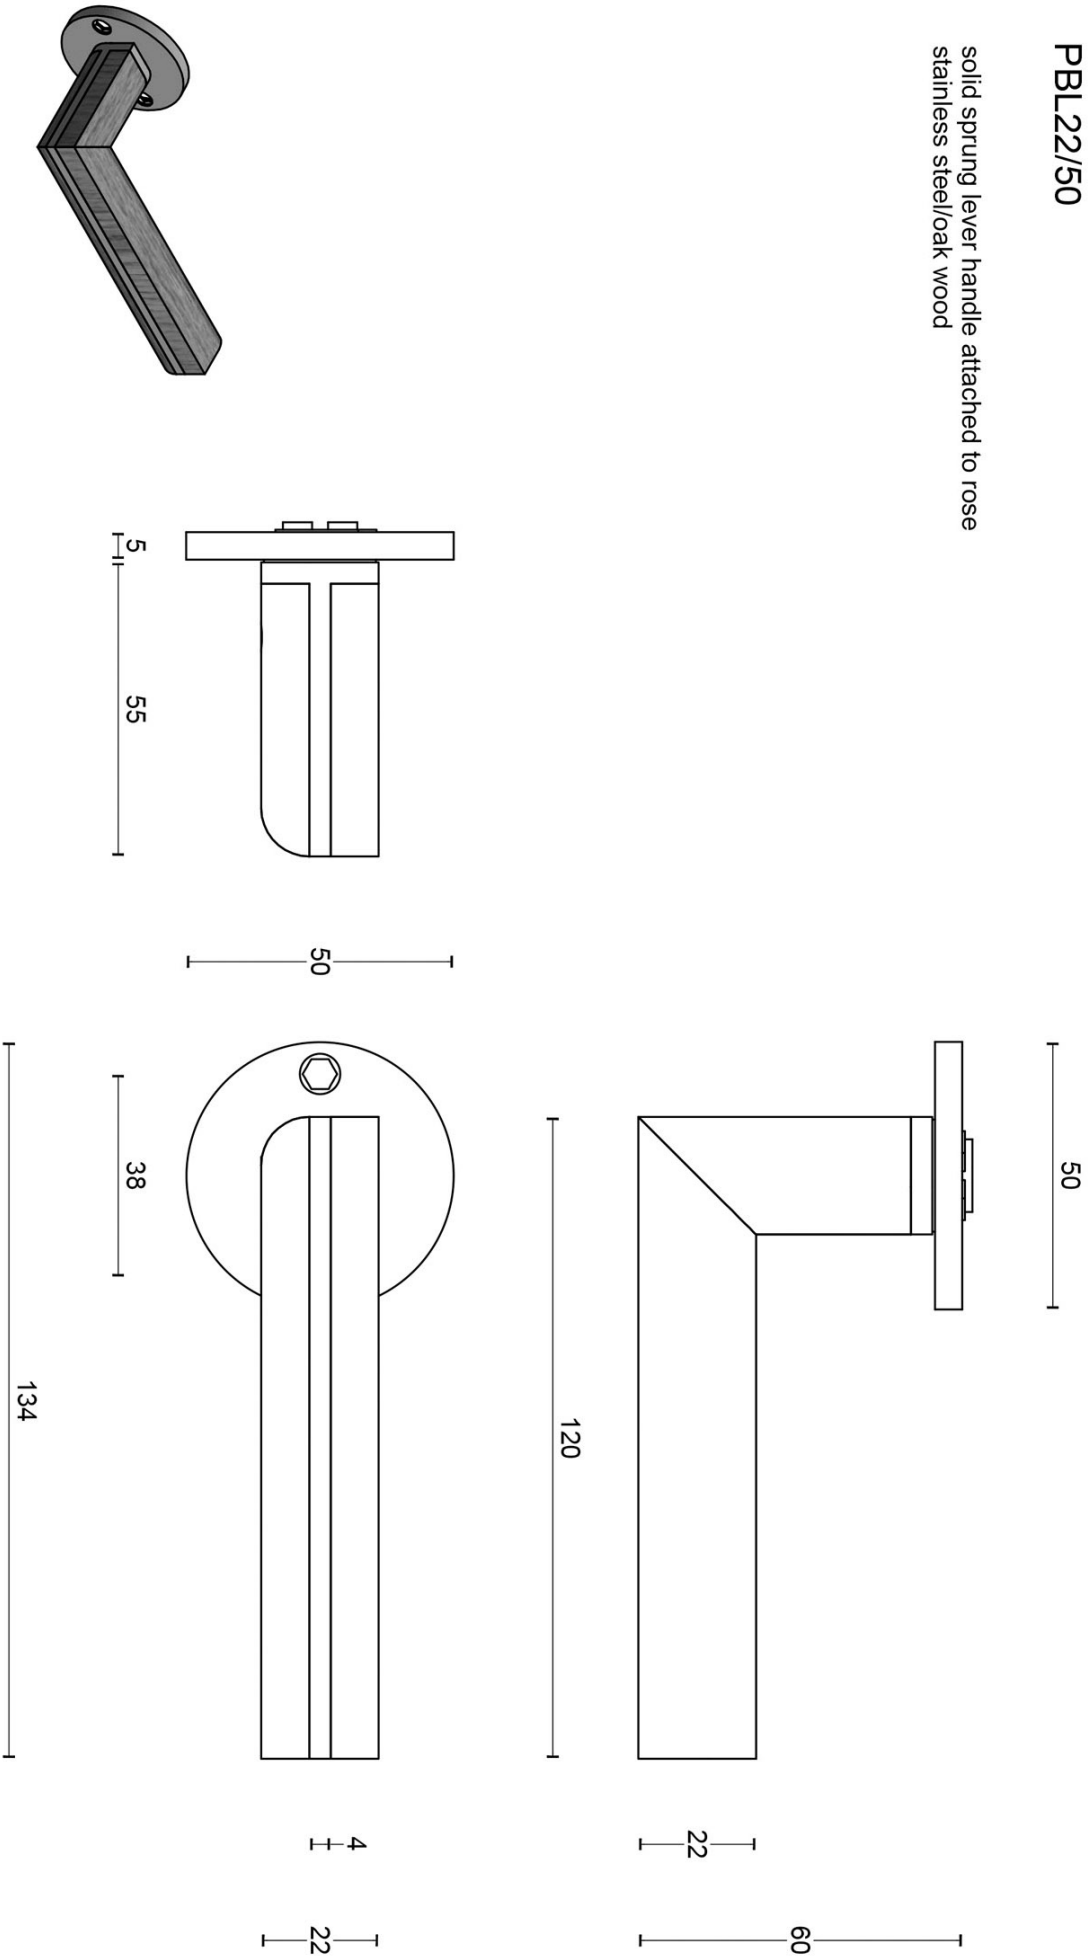

## PBL22/50

solid double sprung door handle on rose

# PBL22/50

solid sprung lever handle attached to rose  
stainless steel/oak wood