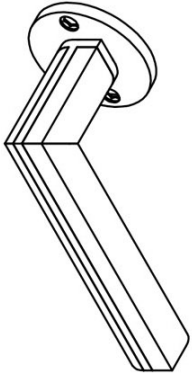

PBL22/50

solid double sprung door handle on rose

Product information

Code: 2701D021INEZO

Finish: satin stainless steel

UNIT: Pair

Collection: TWO

Designer: Piet Boon

EAN code: 8718009212271

TWO by Piet Boon

The TWO series is a total concept collection consisting of door, window, and furniture fittings.

Finishes

- satin stainless steel
- satin stainless steel

PBL22/50

solid sprung lever handle attached to rose
 stainless steel/oak wood

METALFORM

FORMANI®		Part number:	PBL22/50	
Doc no.:	2701D021 PBL22 50 V02.dwg	Description:	PBL22/50	
Drawn by:	Christian Brinbois	Creation date:	26-3-2013	Format:
Formani Holland B.V. · Amerikalaan 55 · 6199 AE Maastricht Airport · tel: +31 (0)43 308 90 00 · www.formani.nl · info@formani.nl		A3		

TWO

by Piet Boon

While the design of our TWO hardware series by Piet Boon may exude simplicity, it is in fact one of the most sophisticated products in the FORMANI collection. The intersection of the lever consists of two symmetrical parts that join in the middle of two separate arteries. Two out of three finishing combinations are with oak. The assembly of these fittings is completed with essential handwork that sees every piece of wood milled independently and fitted together with the stainless parts, like the pieces of an intricate puzzle. This complex, hand-made product is testament to many hours of hard work and dedication. The result is a truly stunning, unique design. This comprehensive collection of concepts door, window and furniture fittings is offered in three different expressions. First is the combination of stainless steel with natural oak; second is the line made from stainless steel and blackened oak; and third is the 100% stainless steel line.