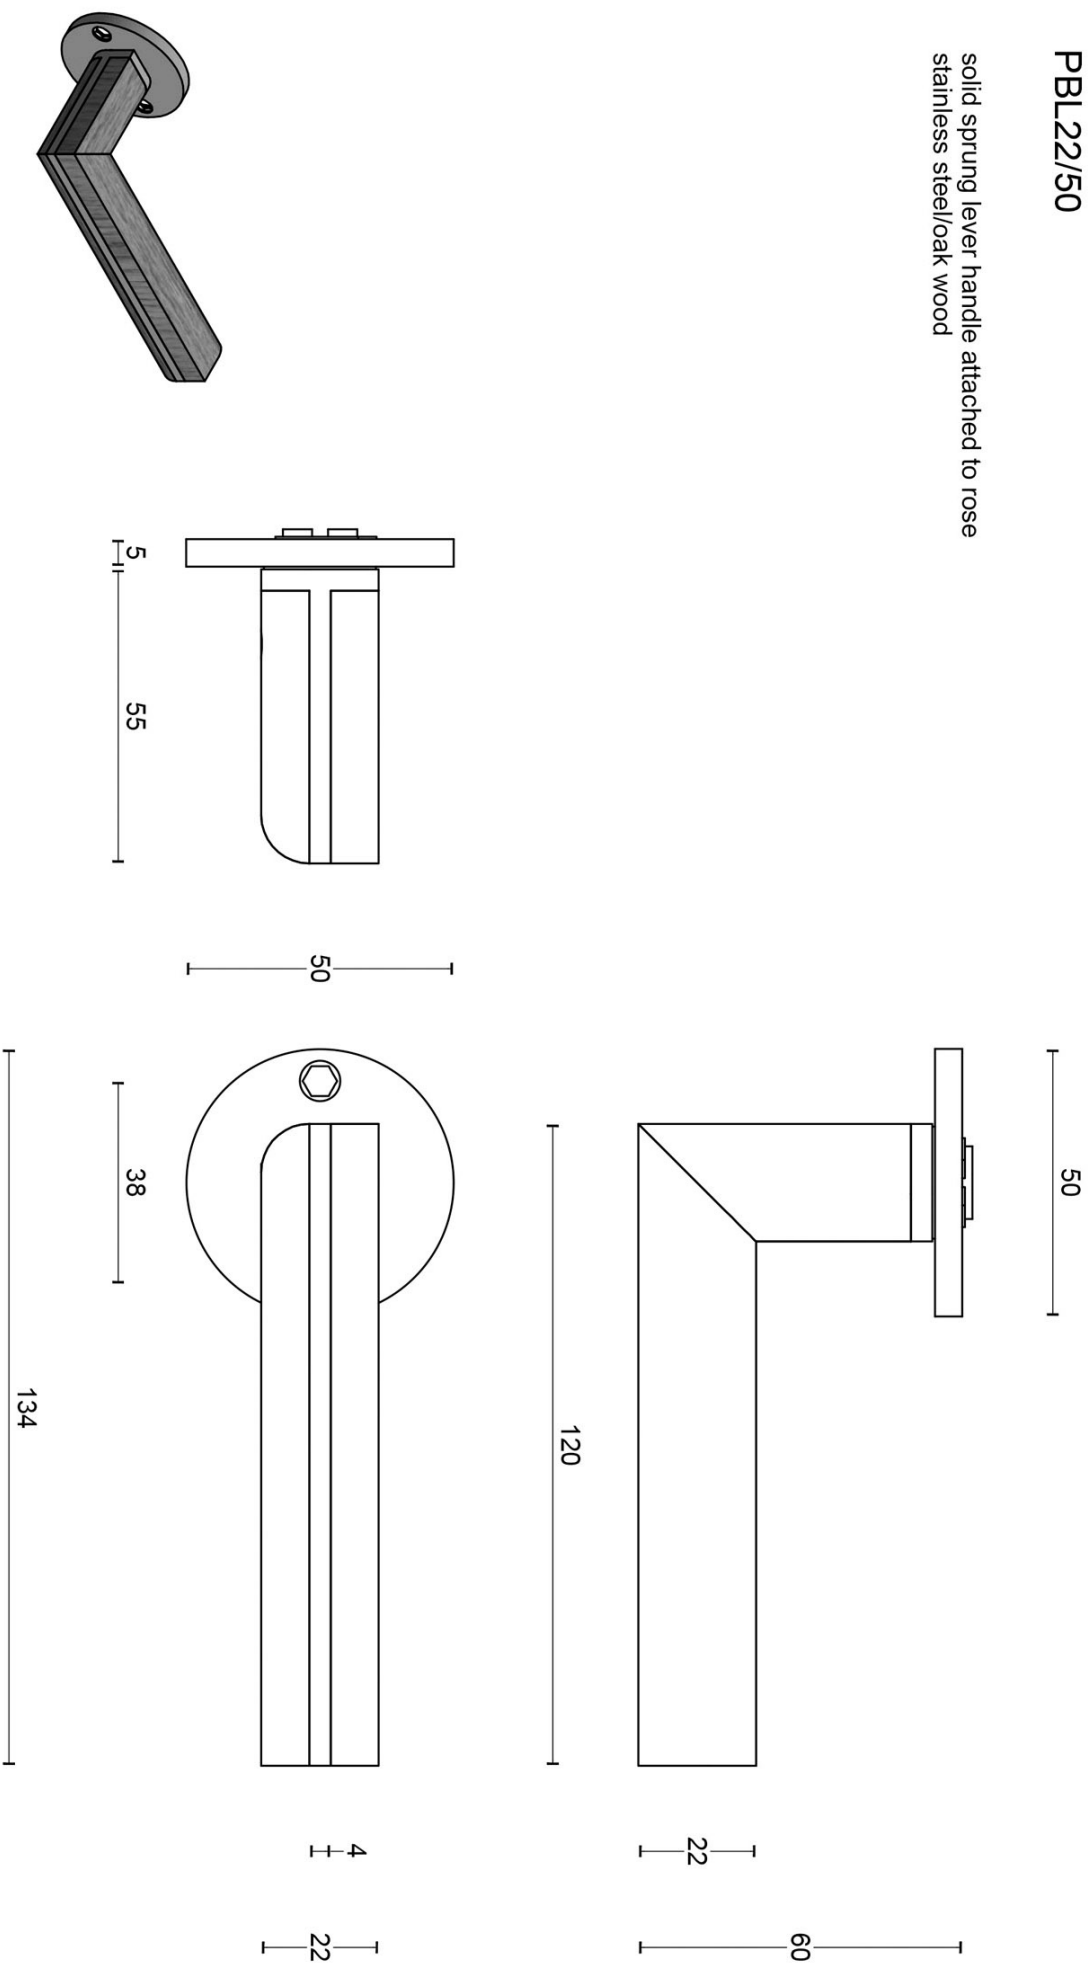

PBL22/50

solid double sprung door handle on rose

Product information

Code: 2701D021INEZO

Finish: satin stainless steel

UNIT: Pair

Collection: TWO

Designer: Piet Boon

EAN code: 8718009212271

TWO by Piet Boon

The TWO series is a total concept collection consisting of door, window, and furniture fittings.

Finishes

- satin stainless steel
- satin stainless steel

PBL22/50

solid sprung lever handle attached to rose
 stainless steel/oak wood