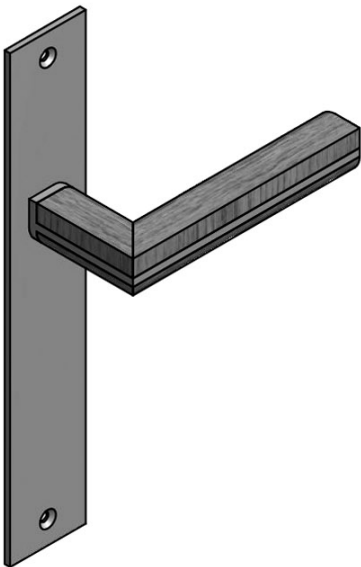

PBL22P236SFC

solid unsprung door handle on blind plate

Product information

Code: 2701D021INEZOF

Finish: satin stainless steel

UNIT: Pair

Collection: TWO

Designer: Piet Boon

EAN code: 8718009212288

TWO by Piet Boon

The TWO series is a total concept collection consisting of door, window, and furniture fittings.

Finishes

- satin stainless steel
- satin stainless steel

METALFORM

<h2>FORMANI®</h2>		Part number:	
		Description:	
Doc no.:	2701D021 PBL22P236SFC V02.dwg	<h1>PBL22P236SFC</h1>	Format:
Drawn by:	Christian Brimbois		Creation date:
<small>Formani Holland B.V. · Amerikalaan 55 · 6199 AE Maastricht Airport · tel: +31 (0)43 308 90 00 · www.formani.nl · info@formani.nl</small>			

TWO

by Piet Boon

While the design of our TWO hardware series by Piet Boon may exude simplicity, it is in fact one of the most sophisticated products in the FORMANI collection. The intersection of the lever consists of two symmetrical parts that join in the middle of two separate arteries. Two out of three finishing combinations are with oak. The assembly of these fittings is completed with essential handwork that sees every piece of wood milled independently and fitted together with the stainless parts, like the pieces of an intricate puzzle. This complex, hand-made product is testament to many hours of hard work and dedication. The result is a truly stunning, unique design. This comprehensive collection of concepts door, window and furniture fittings is offered in three different expressions. First is the combination of stainless steel with natural oak; second is the line made from stainless steel and blackened oak; and third is the 100% stainless steel line.