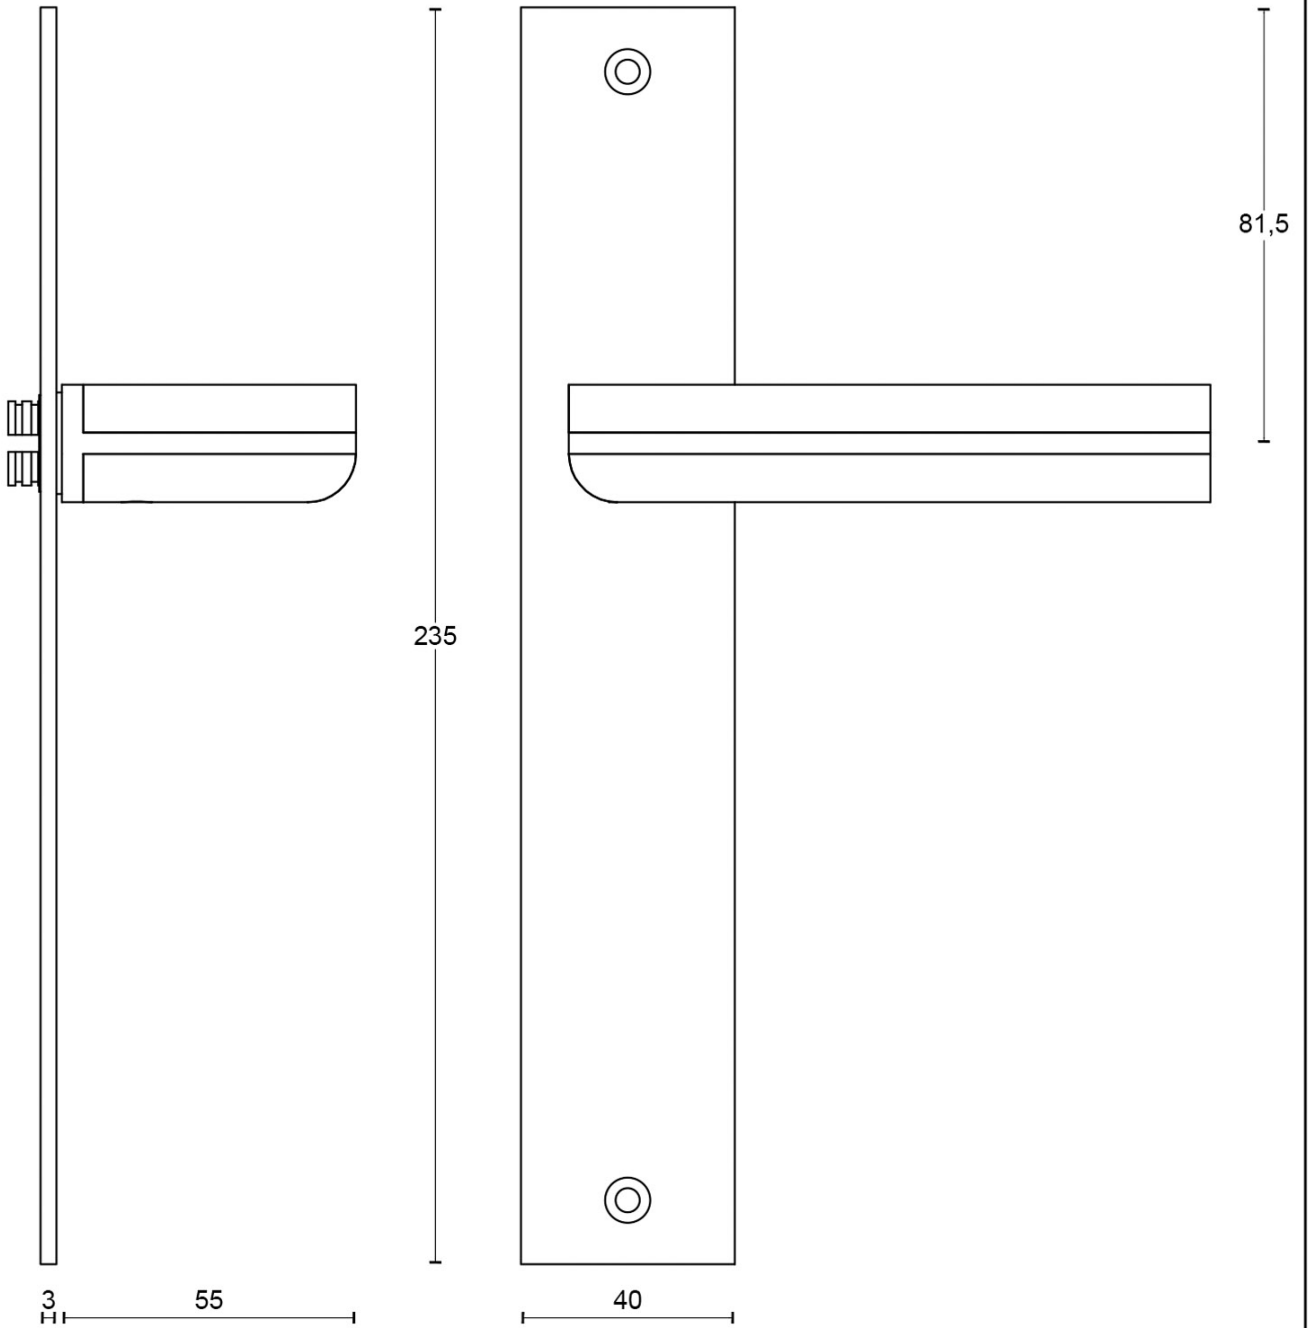

PBL22P236SFC

solid unsprung door handle on blind plate

Product information

Code: 2701D021INEZOF

Finish: satin stainless steel

UNIT: Pair

Collection: TWO

Designer: Piet Boon

EAN code: 8718009212288

TWO by Piet Boon

The TWO series is a total concept collection consisting of door, window, and furniture fittings.

Finishes

- satin stainless steel
- satin stainless steel

METALFORM

<h2>FORMANI®</h2>		Part number:	
		Description:	
Doc no.:	2701D021 PBL22P236SFC V02.dwg	<h1>PBL22P236SFC</h1>	Format:
Drawn by:	Christian Brimbois		Creation date:
<small>Formani Holland B.V. · Amerikalaan 55 · 6199 AE Maastricht Airport · tel: +31 (0)43 308 90 00 · www.formani.nl · info@formani.nl</small>			