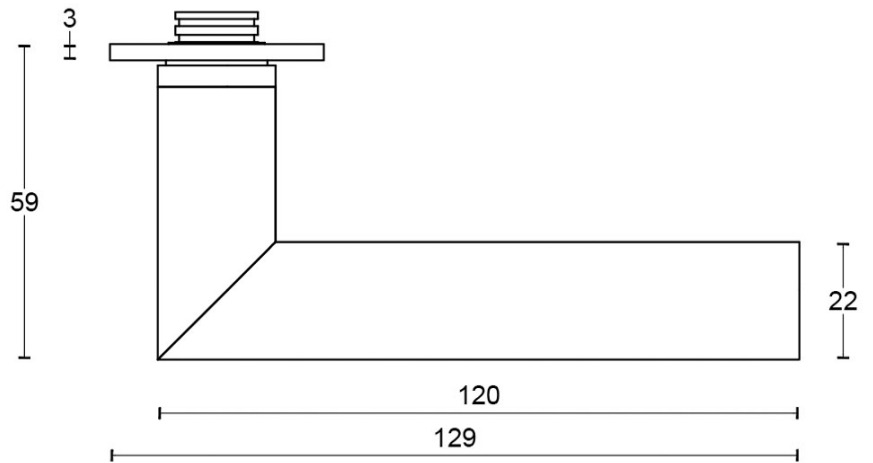

EAN code: 8718009212288

TWO by Piet Boon

The TWO series is a total concept collection consisting of door, window, and furniture fittings.

Finishes

- satin stainless steel
- satin stainless steel

METALFORM

<h2>FORMANI®</h2>		Part number:	
		Description:	
Doc no.:	2701D021 PBL22P236SFC V02.dwg	<h1>PBL22P236SFC</h1>	Format:
Drawn by:	Christian Brimbois		Creation date:
<small>Formani Holland B.V. · Amerikalaan 55 · 6199 AE Maastricht Airport · tel: +31 (0)43 308 90 00 · www.formani.nl · info@formani.nl</small>			