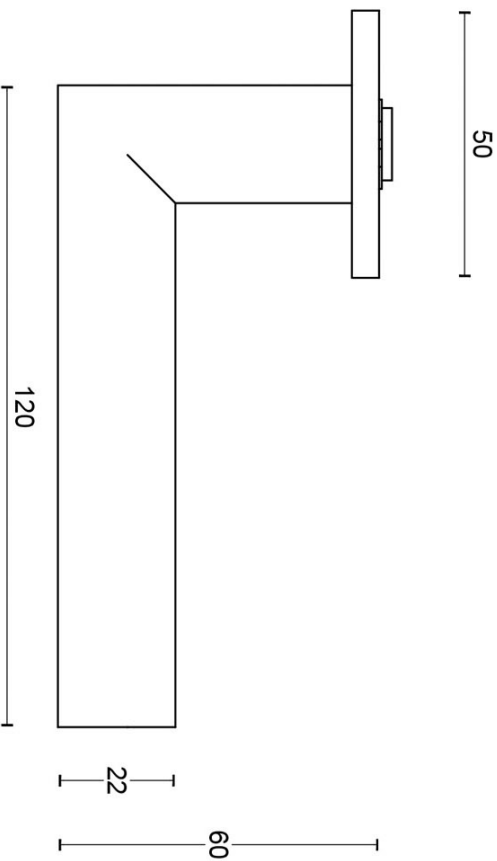

PBL23/50

solid double sprung door handle on rose

Product information

Code: 2701D024INXX0

Finish: satin stainless steel

UNIT: Pair

Collection: TWO

Designer: Piet Boon

EAN code: 8718009212349

TWO by Piet Boon

The TWO series is a total concept collection consisting of door, window, and furniture fittings.

Finishes

- satin stainless steel

PBL23/50

solid sprung lever handle
attached to rose
stainless steel