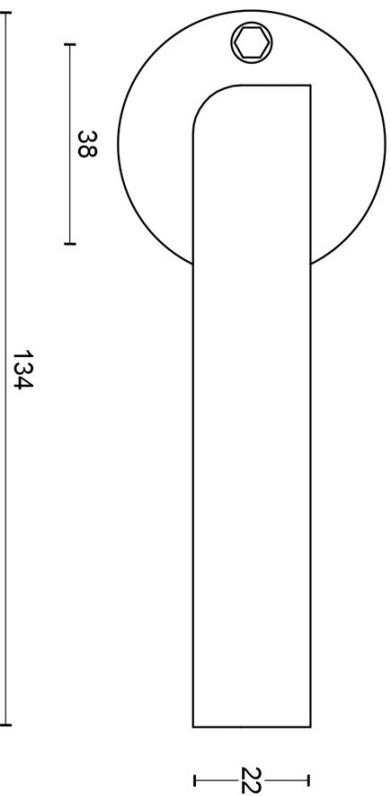

PBL23/50

solid double sprung door handle on rose

Product information

Code: 2701D024INXX0

Finish: satin stainless steel

UNIT: Pair

Collection: TWO

Designer: Piet Boon

EAN code: 8718009212349

TWO by Piet Boon

The TWO series is a total concept collection consisting of door, window, and furniture fittings.

Finishes

- satin stainless steel

PBL23/50

solid sprung lever handle
attached to rose
stainless steel