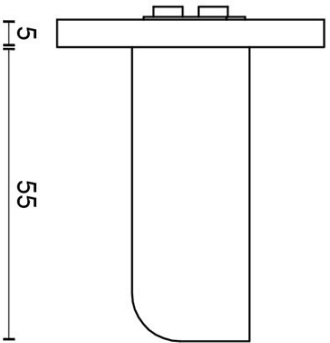

PBL23/50

solid double sprung door handle on rose

Product information

Code: 2701D024INXX0

Finish: satin stainless steel

UNIT: Pair

Collection: TWO

Designer: Piet Boon

EAN code: 8718009212349

TWO by Piet Boon

The TWO series is a total concept collection consisting of door, window, and furniture fittings.

Finishes

- satin stainless steel

PBL23/50

solid sprung lever handle
attached to rose
stainless steel