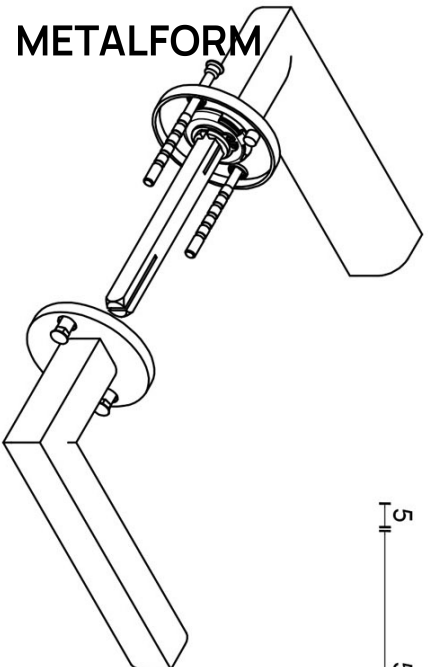

PBL23/50

solid double sprung door handle on rose

Product information

Code: 2701D024INXX0

Finish: satin stainless steel

UNIT: Pair

Collection: TWO

Designer: Piet Boon

EAN code: 8718009212349

TWO by Piet Boon

The TWO series is a total concept collection consisting of door, window, and furniture fittings.

Finishes

- satin stainless steel

PBL23/50

solid sprung lever handle
attached to rose
stainless steel

TWO

by Piet Boon

While the design of our TWO hardware series by Piet Boon may exude simplicity, it is in fact one of the most sophisticated products in the FORMANI collection. The intersection of the lever consists of two symmetrical parts that join in the middle of two separate arteries. Two out of three finishing combinations are with oak. The assembly of these fittings is completed with essential handwork that sees every piece of wood milled independently and fitted together with the stainless parts, like the pieces of an intricate puzzle. This complex, hand-made product is testament to many hours of hard work and dedication. The result is a truly stunning, unique design. This comprehensive collection of concepts door, window and furniture fittings is offered in three different expressions. First is the combination of stainless steel with natural oak; second is the line made from stainless steel and blackened oak; and third is the 100% stainless steel line.