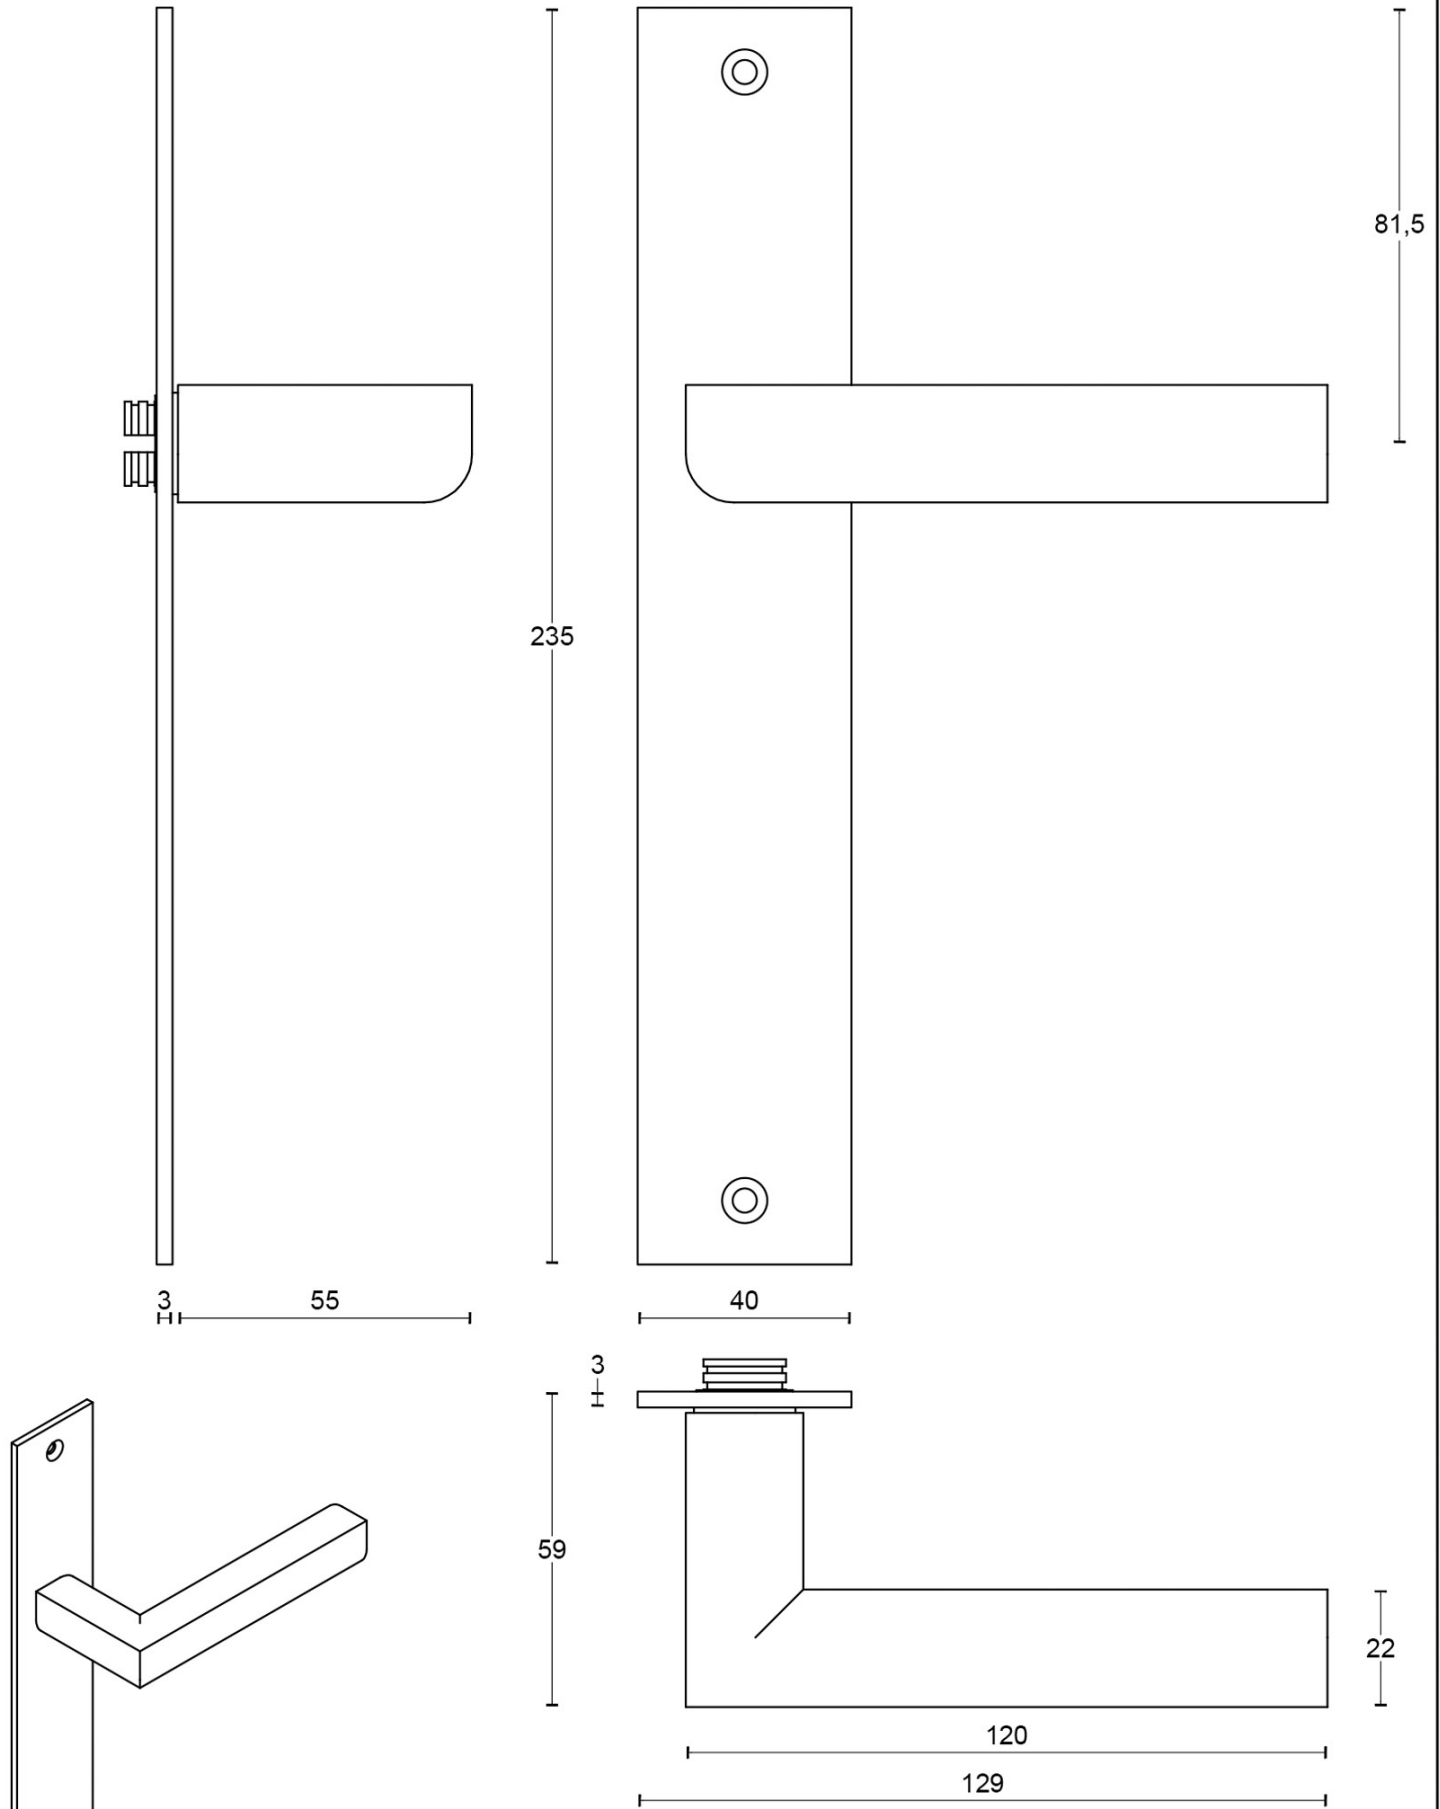

PBL23P236SFC

solid unsprung door handle on blind plate

Product information

Code: 2701D024INXX0F

Finish: satin stainless steel

UNIT: Pair

Collection: TWO

Designer: Piet Boon

EAN code: 8718009212332

TWO by Piet Boon

The TWO series is a total concept collection consisting of door, window, and furniture fittings.

Finishes

- satin stainless steel

METALFORM

FORMANI®		Part number:	
		Description:	
Doc no.:	2701D024 PBL23P236SFC V02.dwg	PBL23P236SFC	Format:
Drawn by:	Christian Brimbois		A3
Creation date:	26-3-2013	Formani Holland B.V. · Amerikalaan 55 · 6199 AE Maastricht Airport · tel: +31 (0)43 308 90 00 · www.formani.nl · info@formani.nl	