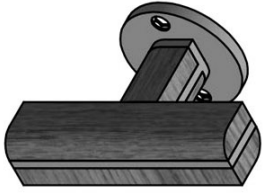

# PBT22/50

solid sprung lever handle attached to rose  
ideal lock backset 60mm  
stainless steel/oak wood

**FORMANI®**

Part number:

Description:

Doc no.: 2701D020 PBT22 50 V02.dwg

Drawn by: Christian Brinbois Creation date: 26-3-2013