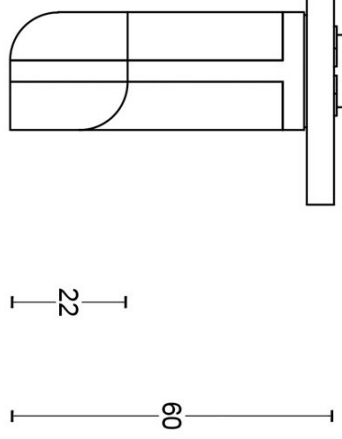

## PBT22/50

solid double sprung door handle on rose

# PBT22/50

solid sprung lever handle attached to rose  
ideal lock backset 60mm  
stainless steel/oak wood

**FORMANI®**

Part number:

Description:

Doc no.: 2701D020 PBT22 50 V02.dwg

Drawn by: Christian Brinbois Creation date: 26-3-2013