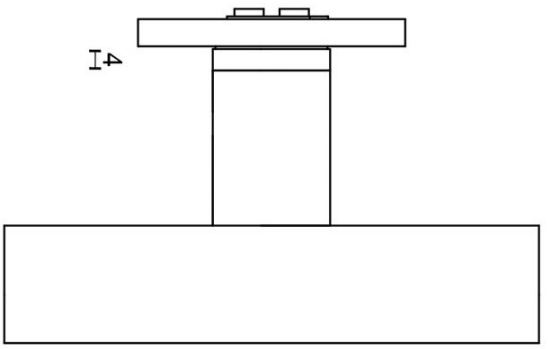

# PBT22/50

solid sprung lever handle attached to rose  
ideal lock backset 60mm  
stainless steel/oak wood

**FORMANI®**

Part number:

Description:

Doc no.: 2701D020 PBT22 50 V02.dwg

Drawn by: Christian Brinbois Creation date: 26-3-2013