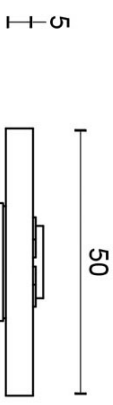

## PBT22/50

solid double sprung door handle on rose

# PBT22/50

solid sprung lever handle attached to rose  
ideal lock backset 60mm  
stainless steel/oak wood

**FORMANI®**

Part number:

Description:

Doc no.: 2701D020 PBT22 50 V02.dwg

Drawn by: Christian Brinbois Creation date: 26-3-2013