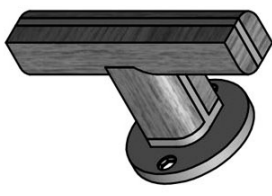

## PBT22/50

solid double sprung door handle on rose

### TWO by Piet Boon

The TWO series is a total concept collection consisting of door, window, and furniture fittings.

# PBT22/50

solid sprung lever handle attached to rose  
ideal lock backset 60mm  
stainless steel/oak wood

**FORMANI®**

Part number:

Description:

Doc no.: 2701D020 PBT22 50 V02.dwg

Drawn by: Christian Brinbois Creation date: 26-3-2013