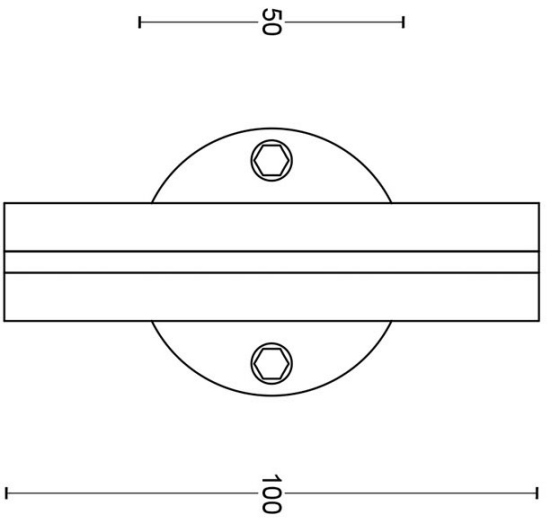

## PBT22/50

solid double sprung door handle on rose

# PBT22/50

solid sprung lever handle attached to rose  
ideal lock backset 60mm  
stainless steel/oak wood

**FORMANI®**

Part number:

Description:

Doc no.: 2701D020 PBT22 50 V02.dwg

Drawn by: Christian Brinbois Creation date: 26-3-2013