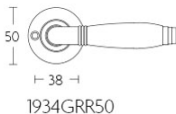

METALFORM

1934GRR50