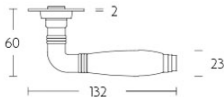

METALFORM

1934GRR50