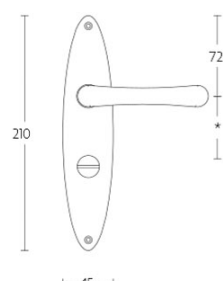

1935MPOWC*

*afstand opgeven bij bestelling
*state distance on order