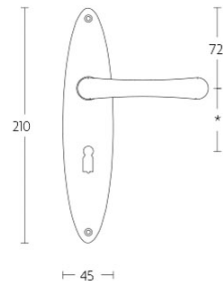

METALFORM

1935MPON*

*afstand opgeven bij bestelling
*state distance on order