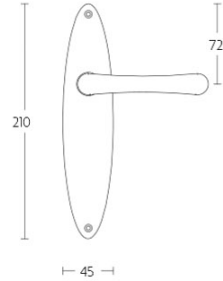

1935MPOSFC