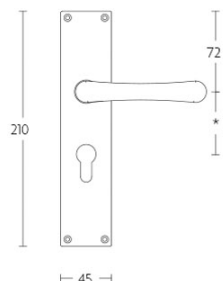

METALFORM

1935MPY*

*afstand opgeven bij bestelling
*state distance on order