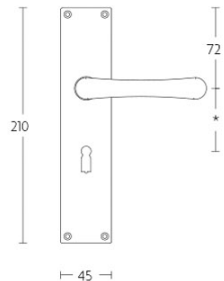

METALFORM

1935MPN*

*afstand opgeven bij bestelling
*state distance on order