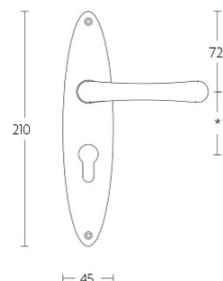

METALFORM

1935MPOY*

*afstand opgeven bij bestelling
*state distance on order