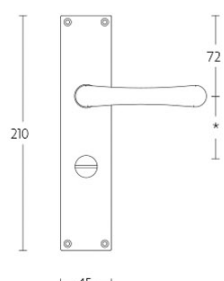

METALFORM

1935MPWC*

*afstand opgeven bij bestelling
*state distance on order