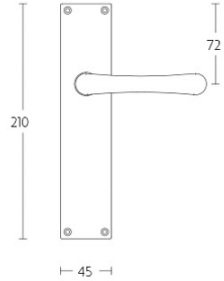

METALFORM

1935MPSFC