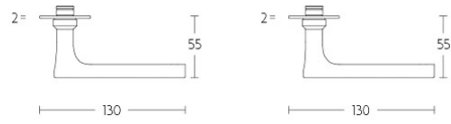

METALFORM

1935MPSFC