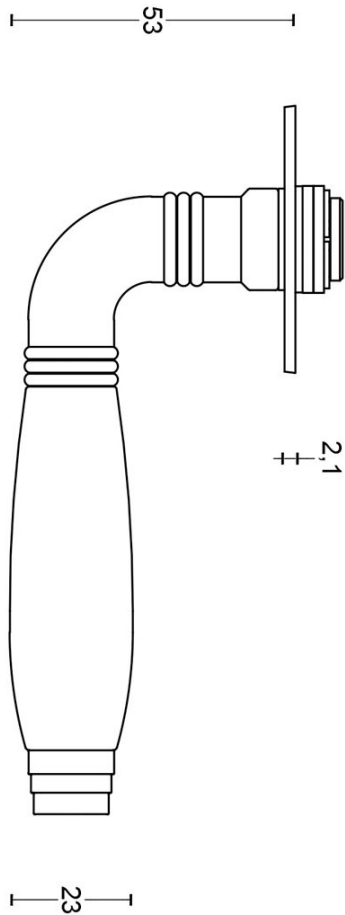

1934MRR50

solid unsprung door handle on round rose

Product information

Code: 2001D007OLEBOC

Finish: brass unlacquered

UNIT: Pair

Collection: TIMELESS

Designer: Formani

1934MRR50

solid unsprung lever handle
on rose

METALFORM

		Part number:	
		1934MRR50	
Doc no.:		Description:	
2001D007 1934MRR50 V02.dwg		1934MRR50	
Drawn by: Christian Brimbois		Creation date: 17-12-2014	
FORMANI HOLLAND B.V. - EUROPALAAN 12 6199 AB MAASTRICHT-AIRPORT NL		T. +31 (0)43 308 90 00 INFO@FORMANI.COM FORMANI.COM	
		Format: A3	