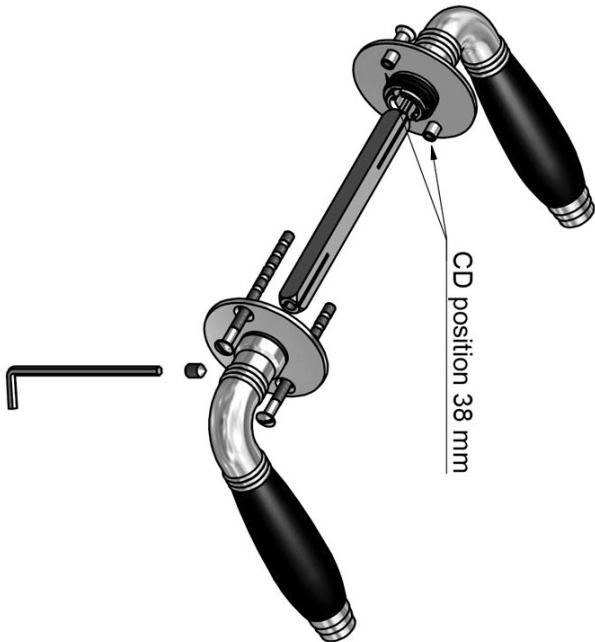

1934MRR50

solid unsprung door handle on round rose

Product information

Code: 2001D007OLEBOC

Finish: brass unlacquered

UNIT: Pair

Collection: TIMELESS

Designer: Formani

1934MRR50

solid unsprung lever handle
on rose

METALFORM

		Part number:	
		1934MRR50	
Doc no.:		Description:	
2001D007 1934MRR50 V02.dwg		1934MRR50	
Drawn by: Christian Brimbois		Creation date: 17-12-2014	
FORMANI HOLLAND B.V. - EUROPALAAN 12 6199 AB MAASTRICHT-AIRPORT NL		T. +31 (0)43 308 90 00 INFO@FORMANI.COM FORMANI.COM	
		Format: A3	