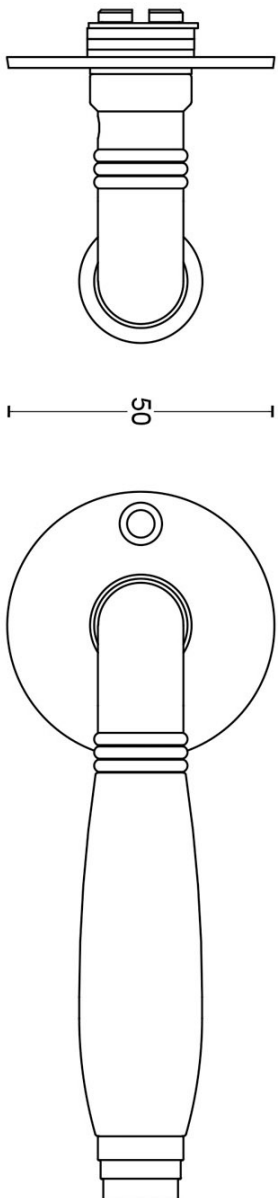

1934MRR50

solid unsprung door handle on round rose

Product information

Code: 2001D007OLEBOC

Finish: brass unlacquered

UNIT: Pair

Collection: TIMELESS

Designer: Formani

EAN code: 8718009101896

TIMELESS by Formani

The TIMELESS series is a total concept collection consisting of door, window, and furniture fittings.

Finishes

- satin nickel
- bright nickel
- brass unlacquered

1934MRR50

solid unsprung lever handle
on rose

METALFORM

		Part number:	
		1934MRR50	
Doc no.:		Description:	
2001D007 1934MRR50 V02.dwg		1934MRR50	
Drawn by: Christian Brimbois		Creation date: 17-12-2014	
FORMANI HOLLAND B.V. - EUROPALAAN 12 6199 AB MAASTRICHT-AIRPORT NL		T. +31 (0)43 308 90 00 INFO@FORMANI.COM FORMANI.COM	
		Format: A3	