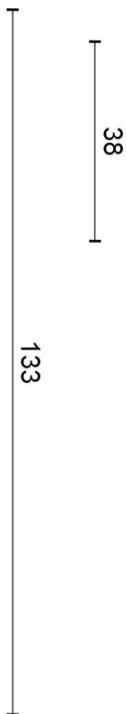

1934MRR50

solid unsprung door handle on round rose

Product information

Code: 2001D007OLEBOC

Finish: brass unlacquered

UNIT: Pair

Collection: TIMELESS

Designer: Formani

EAN code: 8718009101896

TIMELESS by Formani

The TIMELESS series is a total concept collection consisting of door, window, and furniture fittings.

Finishes

- satin nickel
- bright nickel
- brass unlacquered

1934MRR50

solid unsprung lever handle
on rose

METALFORM

		Part number:	
		1934MRR50	
Doc no.:		Description:	
2001D007 1934MRR50 V02.dwg		1934MRR50	
Drawn by: Christian Brimbois		Creation date: 17-12-2014	
FORMANI HOLLAND B.V. - EUROPALAAN 12 6199 AB MAASTRICHT-AIRPORT NL		T. +31 (0)43 308 90 00 INFO@FORMANI.COM FORMANI.COM	
		Format: A3	

TIMELESS

by Formani

Authenticity is what defines our TIMELESS hardware series. As the name of the series implies, the comprehensive range has stood the test of time. It comprises products from times gone by that have been given a new lease of life by FORMANI – some of which combined with elements of modern technology and functionality. The designs of the door handles in the TIMELESS collection can be traced back to the period from 1815 to 1950. The models are each named after the year in which they are fashioned. Besides the door handles, the TIMELESS series offers window and cabinet hardware and comprehensive accessories that complete the entire design. The products are available with authentic flat rosettes and shields, fastenings with vintage-design screws, materials such as brass as a base material – sometimes complemented by ebony – and original finishes in matte or glossy nickel and unlacquered brass. Where required, this authentic design is combined with contemporary technology such as SKG* safety fittings, spring mechanisms, and special PVD coatings to offer protection in the event of outdoor use.**