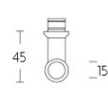

METALFORM

1932T