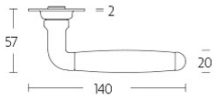

METALFORM

1932XLGRR50