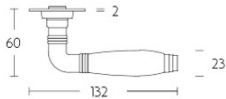

METALFORM

1934GRR50