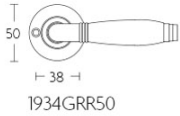

METALFORM

1934GRR50